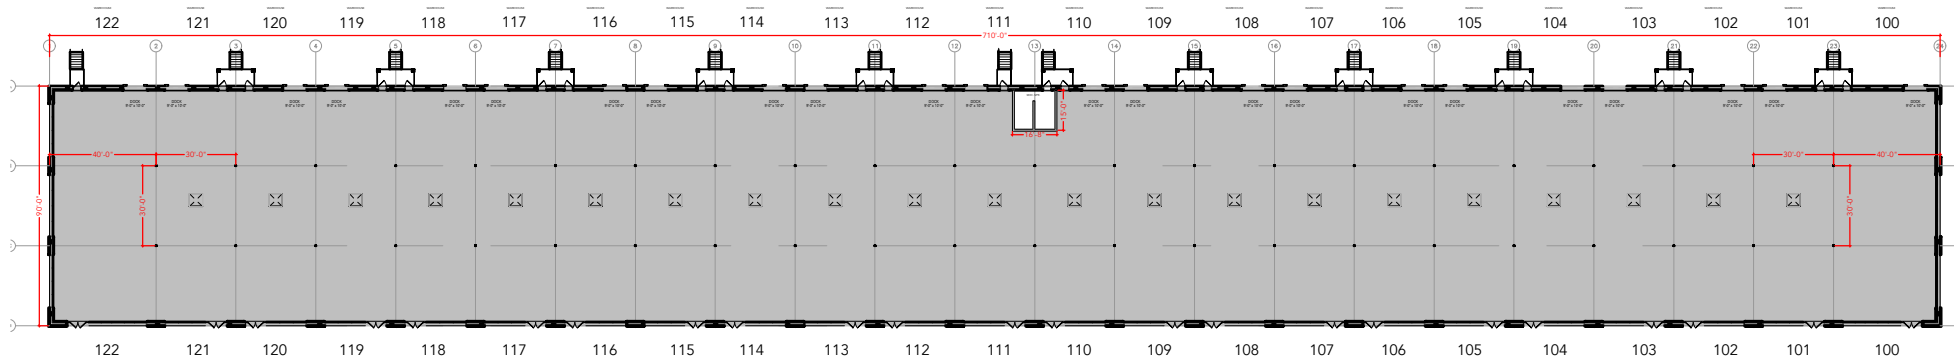

TOTAL SF AVAILABLE - 63,900 SF

OFFICE - 0,000 SF

WAREHOUSE - 63,900 SF

[Click to access 3D model](#)

Key Plan

Floor Plan