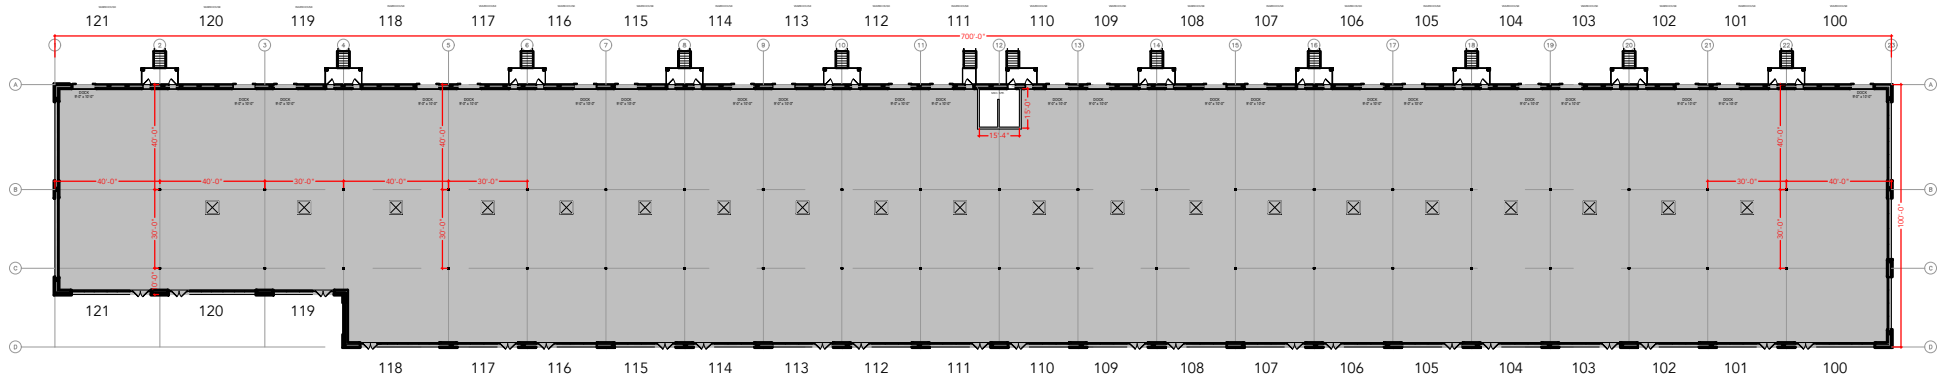

**TOTAL SF AVAILABLE - 67,800 SF**

**OFFICE - 0,000 SF**

**WAREHOUSE - 67,800 SF**

[Click to access 3D model](#)

## Key Plan

## Floor Plan