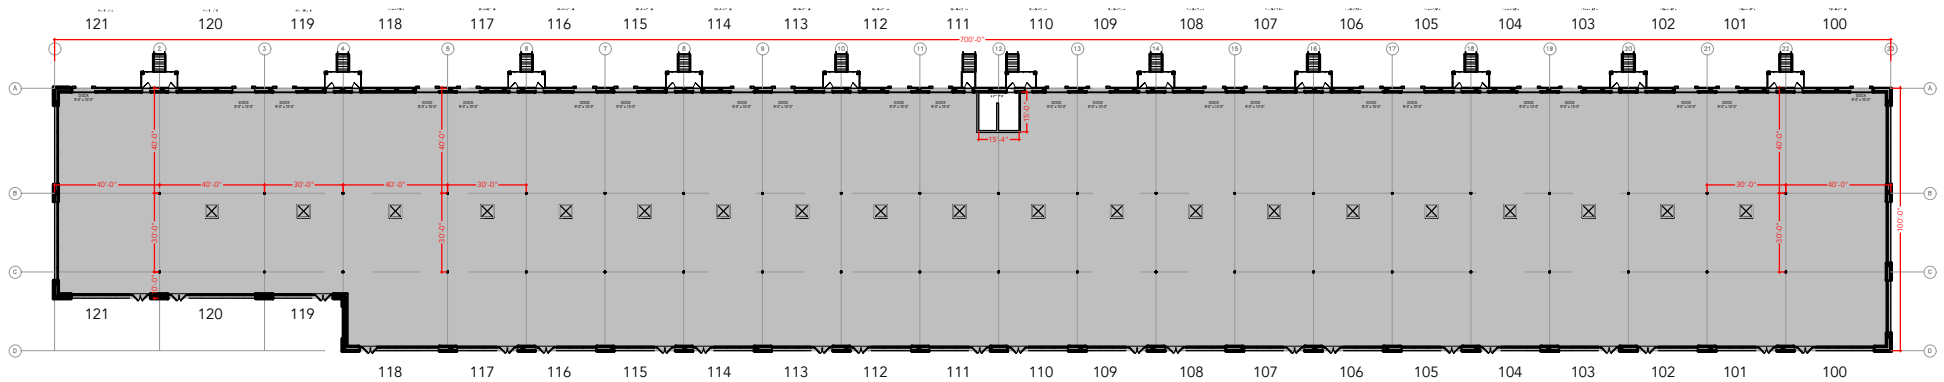

TOTAL SF AVAILABLE - 67,800 SF

OFFICE - 0,000 SF

WAREHOUSE - 67,800 SF

[Click to access 3D model](#)

Key Plan

Floor Plan