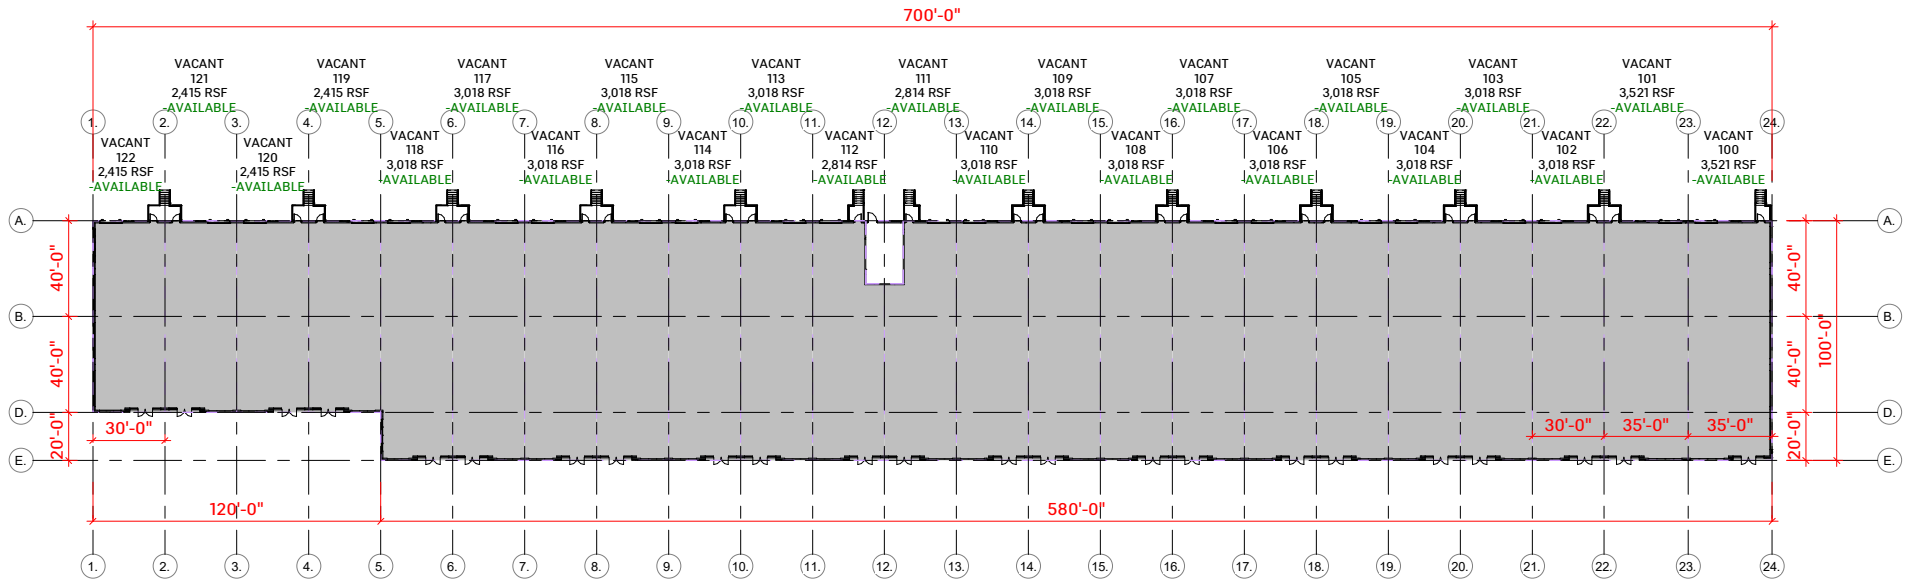

LEASE EXP

TOTAL BUILDING SF - 67,600 SF