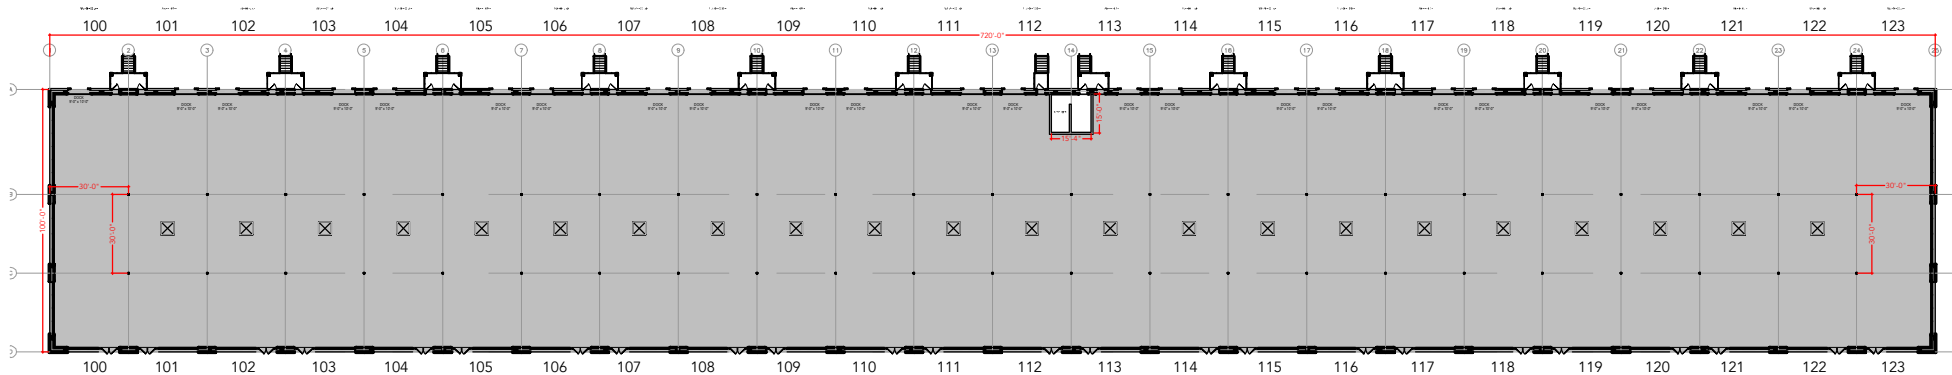

TOTAL SF AVAILABLE - 72,000 SF

OFFICE - 0,000 SF

WAREHOUSE - 72,000 SF

[Click to access 3D model](#)

Key Plan

Floor Plan