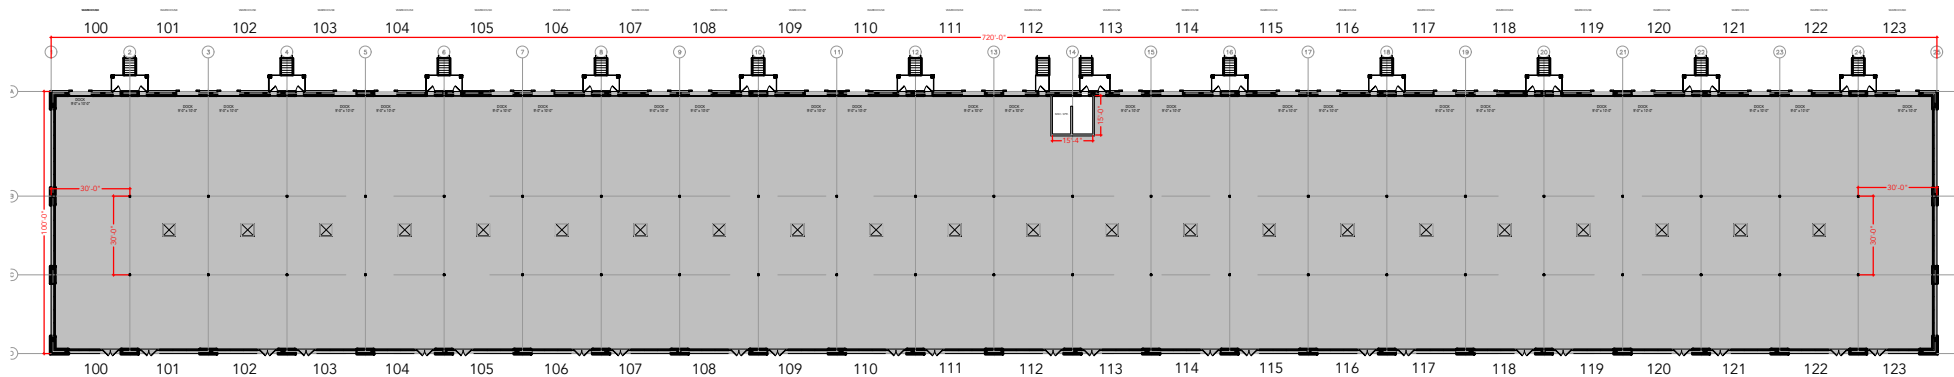

TOTAL SF AVAILABLE - 72,000 SF

OFFICE - 0,000 SF

WAREHOUSE - 72,000 SF

[Click to access 3D model](#)

## Key Plan

## Floor Plan