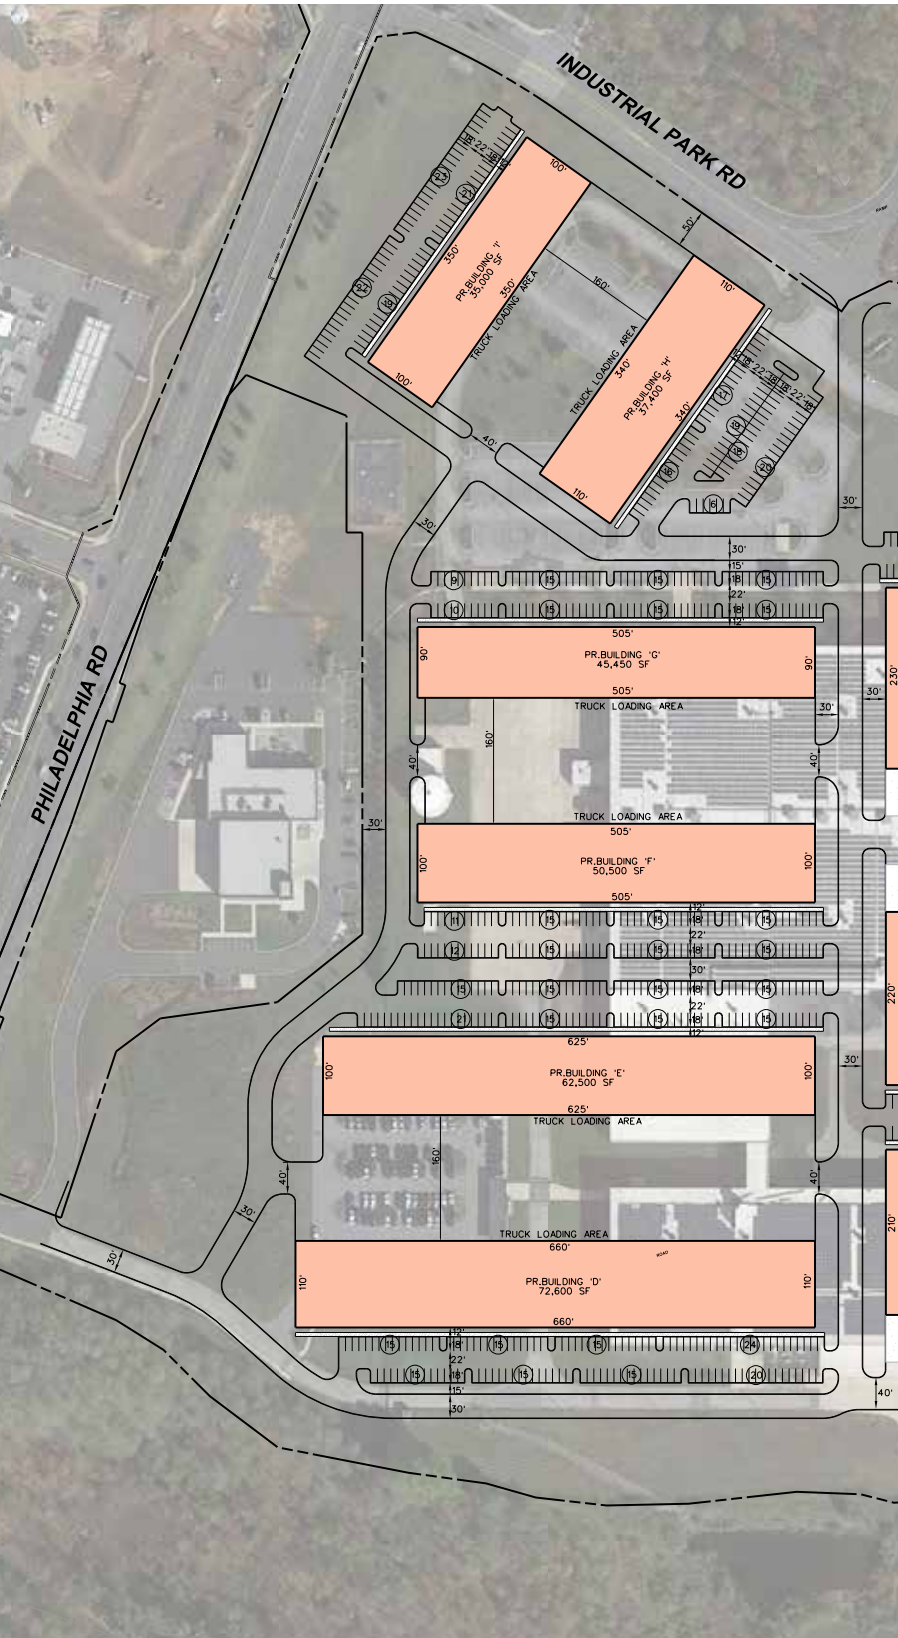

# WHITE MARSH INTERCHANGE PARK

## CONCEPTUAL SITE PLAN

BUILDING	SIZE	CLEAR HEIGHT	DIMENSIONS
Building A	166,750 SF	32'	230' x 725'
Building B	151,800 SF	28'	220' x 690'
Building C	126,000 SF	28'	210' x 600'
Building D	72,600 SF	20'	110' x 660'
Building E	62,500 SF	20'	100' x 625'
Building F	50,500 SF	18'	100' x 505'
Building G	45,450 SF	18'	90' x 505'
Building H	37,400 SF	18'	110' x 340'
Building I	35,000 SF	18'	100' x 350'
<b>TOTAL</b>	<b>748,000 SF</b>		