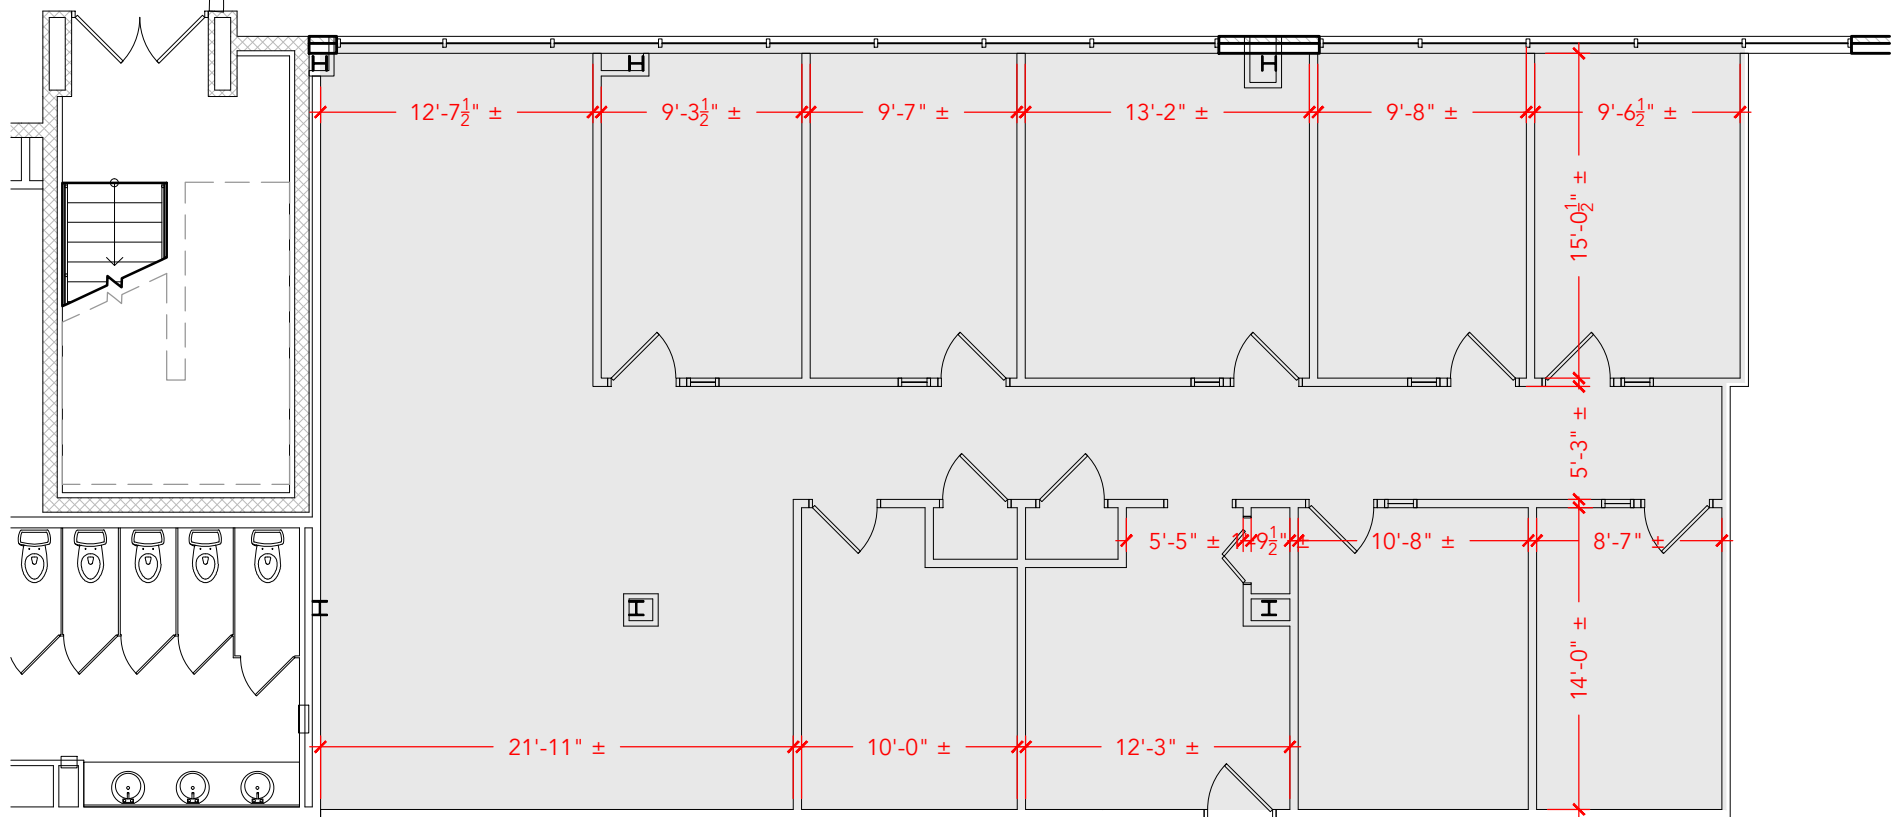

TOTAL SF AVAILABLE - 2,602 RSF(12%)

[Click to access 3D model](#)

## Floor Plan