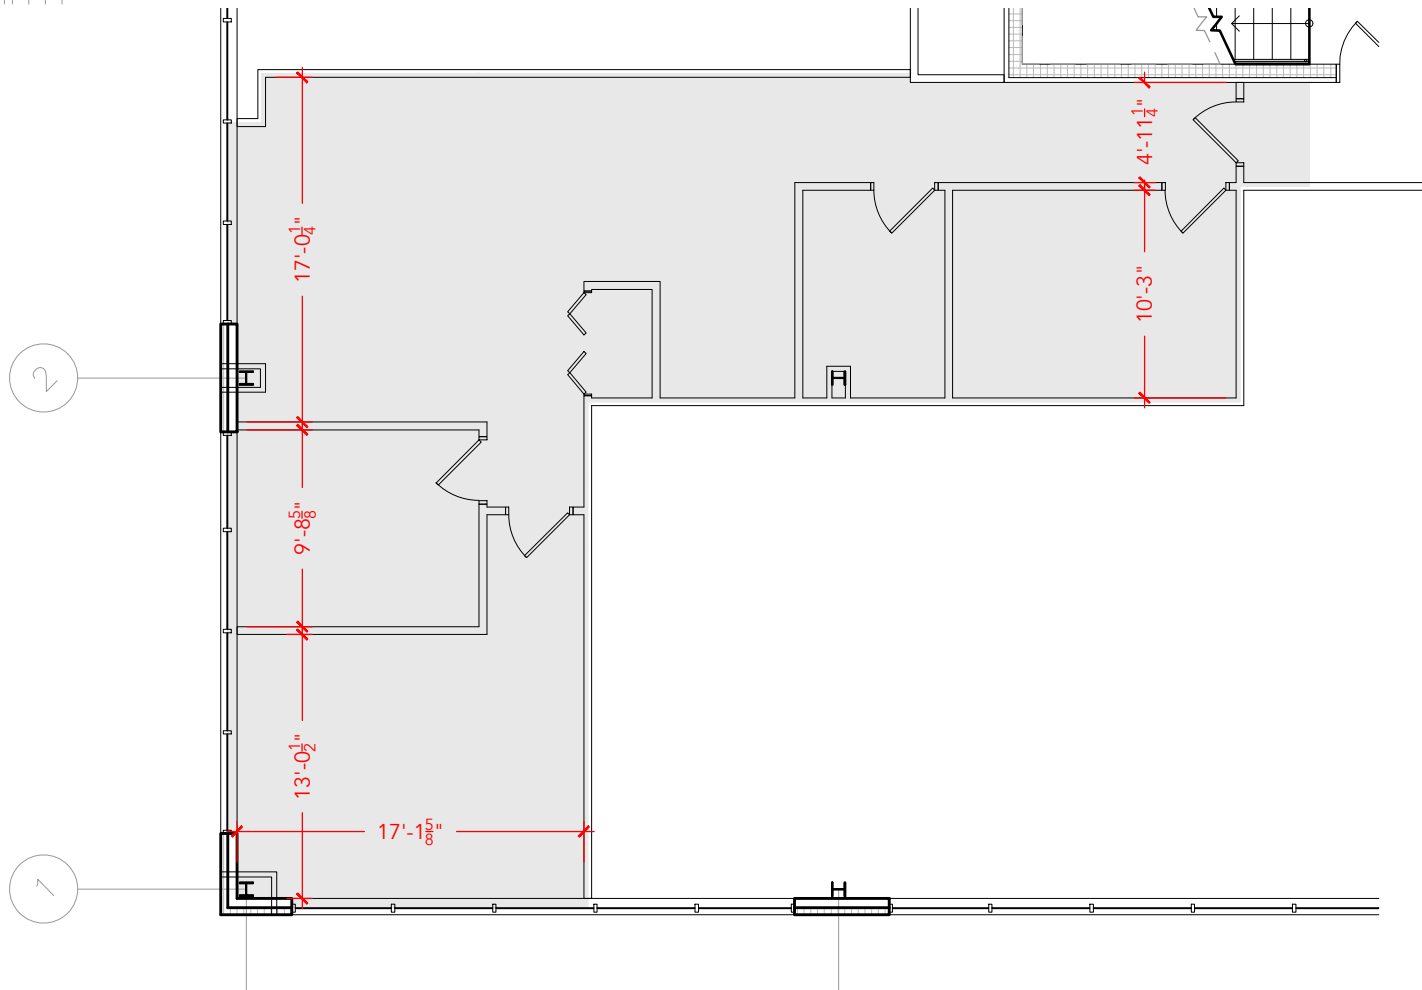

TOTAL SF AVAILABLE - 1,456 RSF (12%)

Key Plan

[Click to access 3D model](#)

Floor Plan