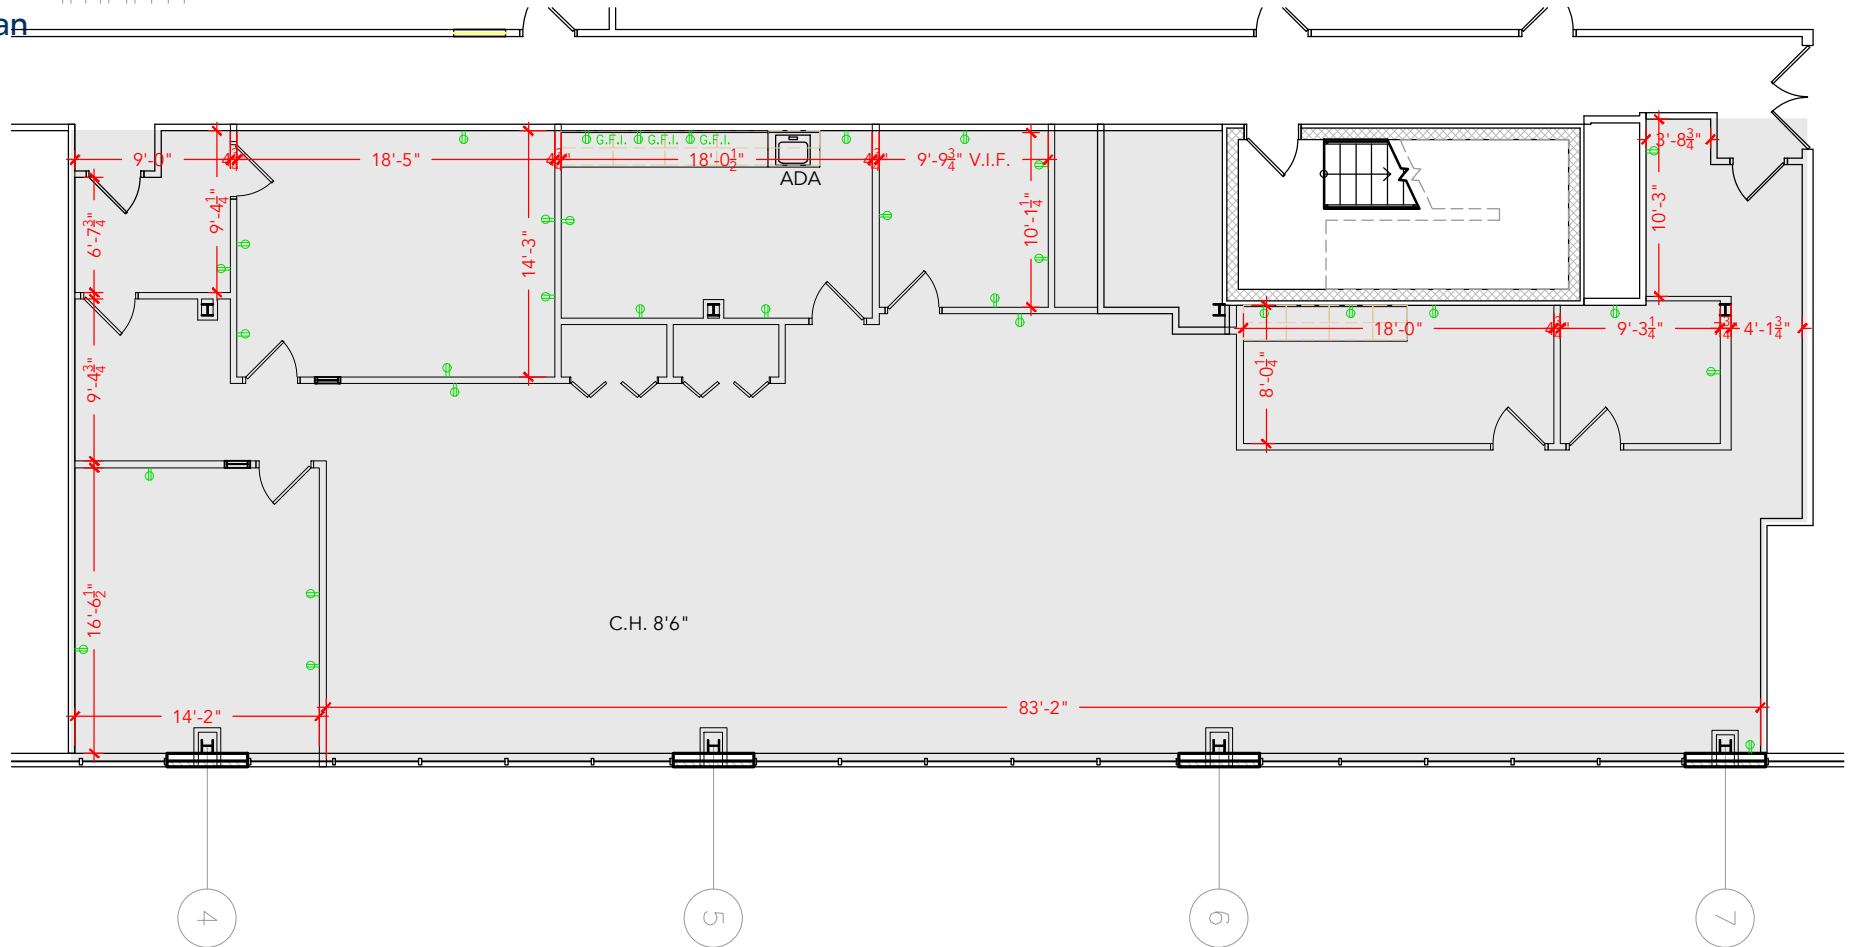

TOTAL SF AVAILABLE - 3,997 RSF (12%)

[Click to access 3D model](#)

Key Plan

Floor Plan