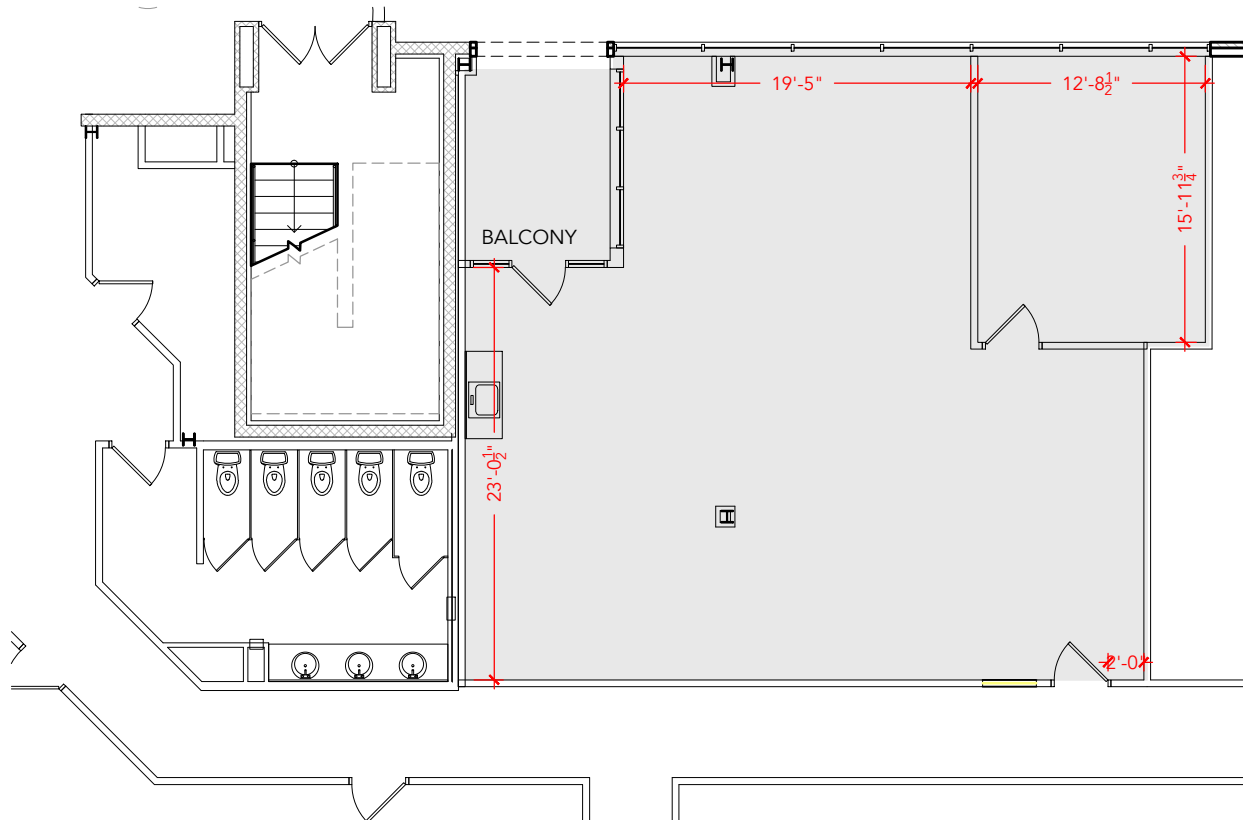

TOTAL SF AVAILABLE - 1,559 RSF (12%)

[Click to access 3D model](#)

Key Plan

Floor Plan