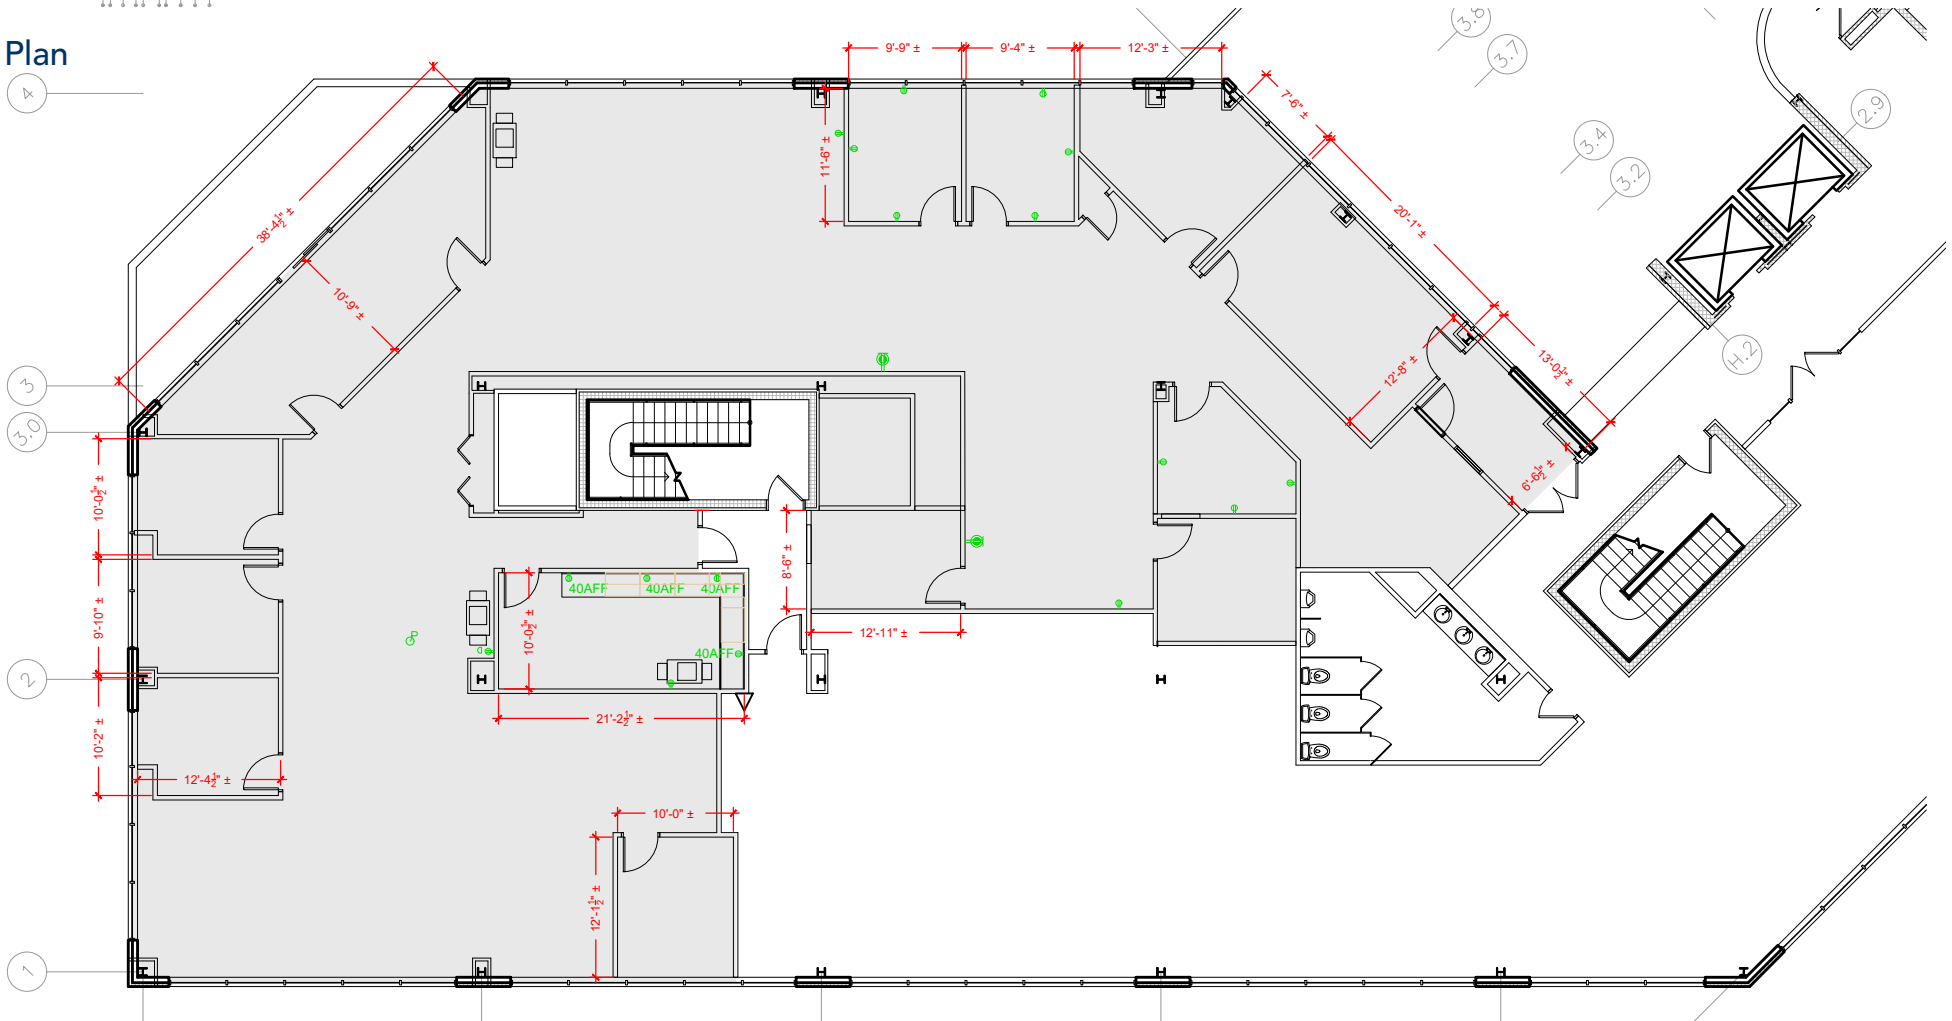

TOTAL SF AVAILABLE - 6,672 RSF (12%)

[Click to access 3D model](#)

Key Plan

Floor Plan