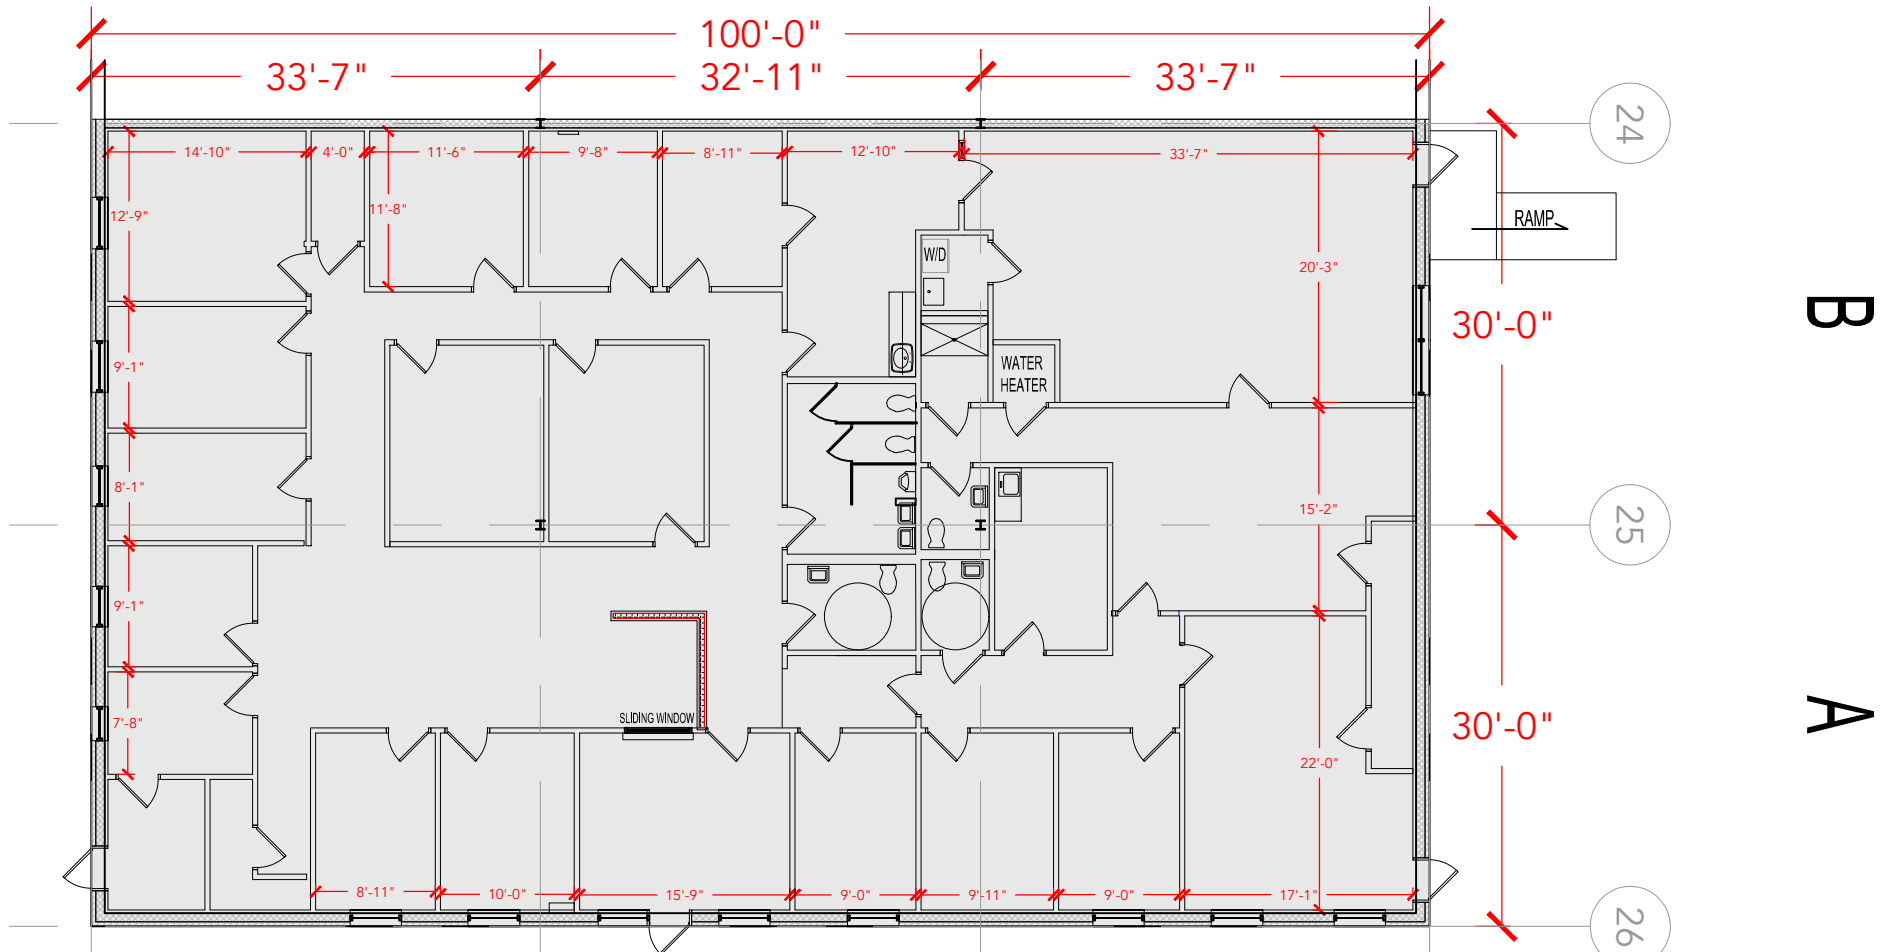

TOTAL SF AVAILABLE - 6,000 SF

OFFICE - 6,000 SF
WAREHOUSE - 0,000 SF

[Click to access 3D model](#)

Key Plan

Floor Plan