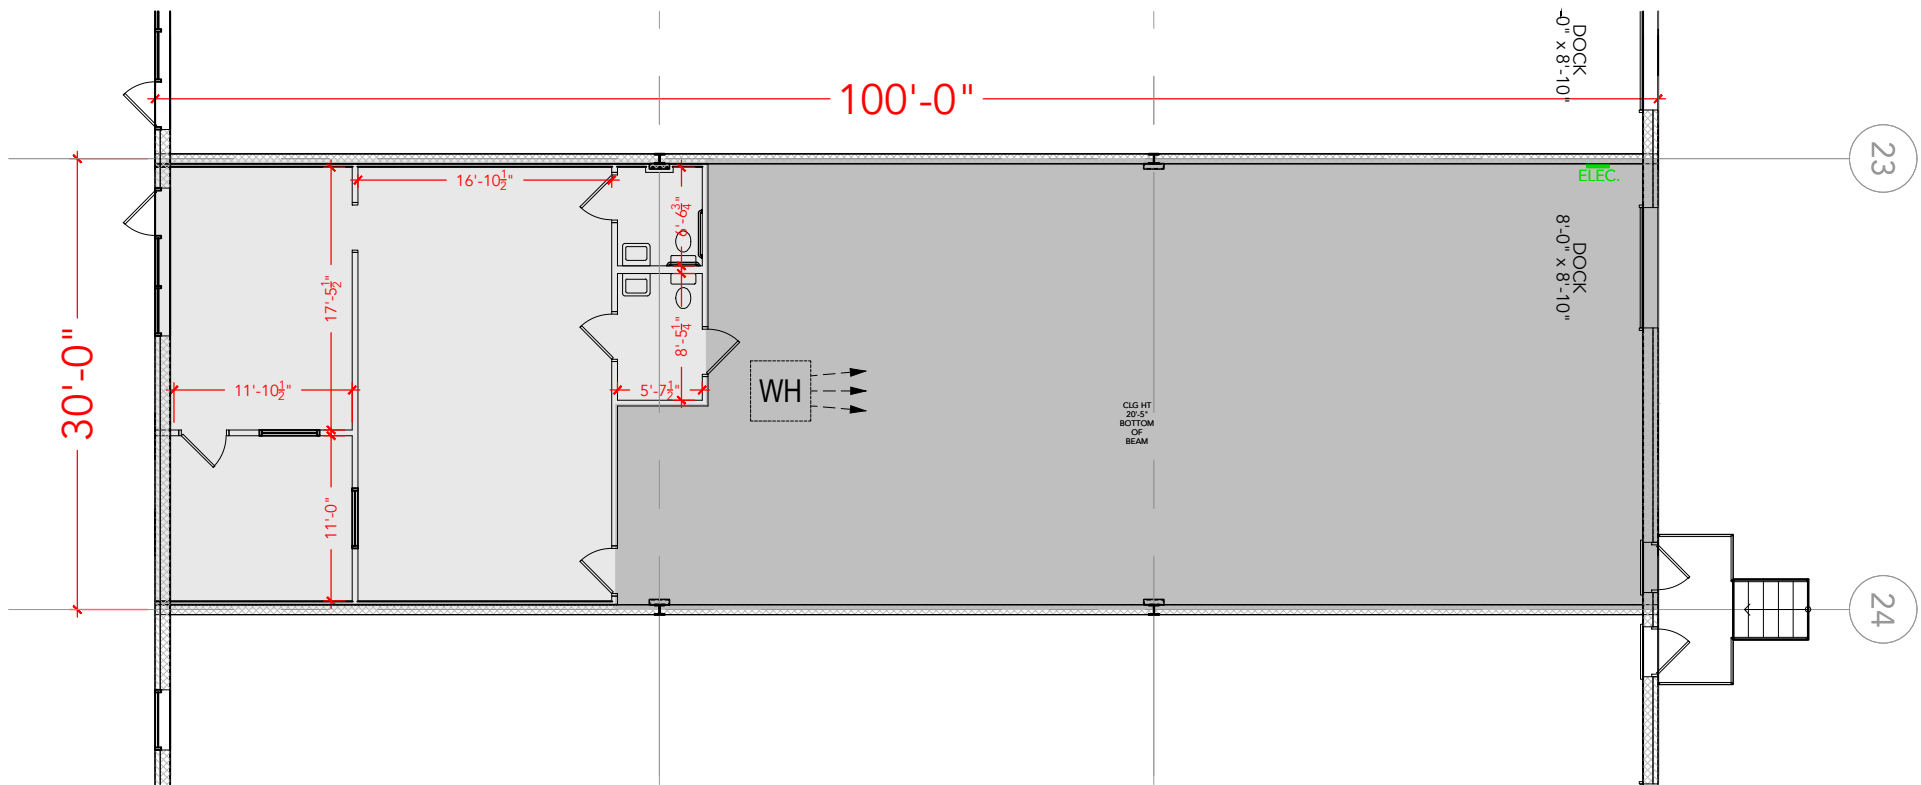

TOTAL SF AVAILABLE - 3,000 SF

OFFICE - 1,015 SF
WAREHOUSE - 1,985 SF

[Click to access 3D model](#)

Key Plan

Floor Plan