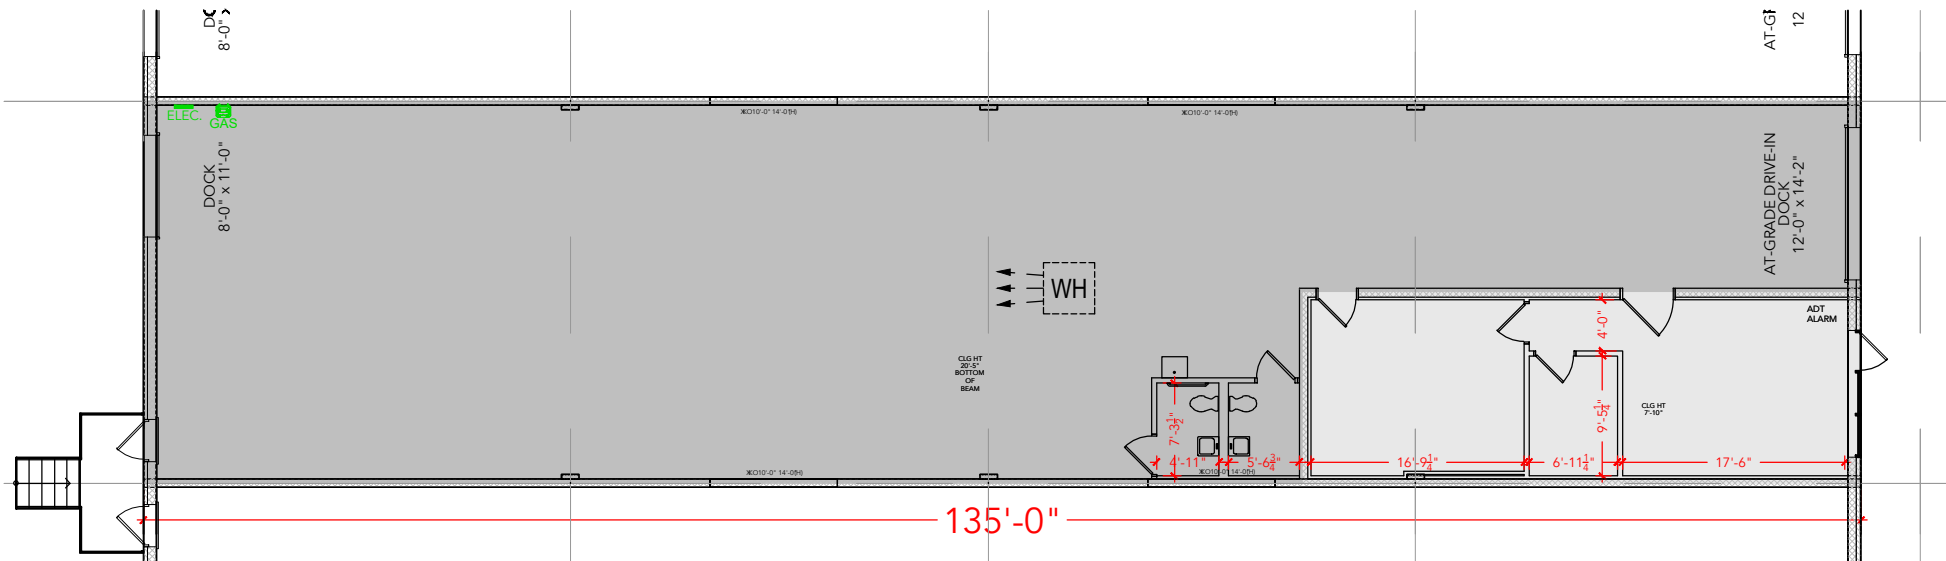

TOTAL SF AVAILABLE - 4,050 SF

OFFICE - 655 SF

WAREHOUSE - 3,395 SF

[Click to access 3D model](#)

Key Plan

Floor Plan