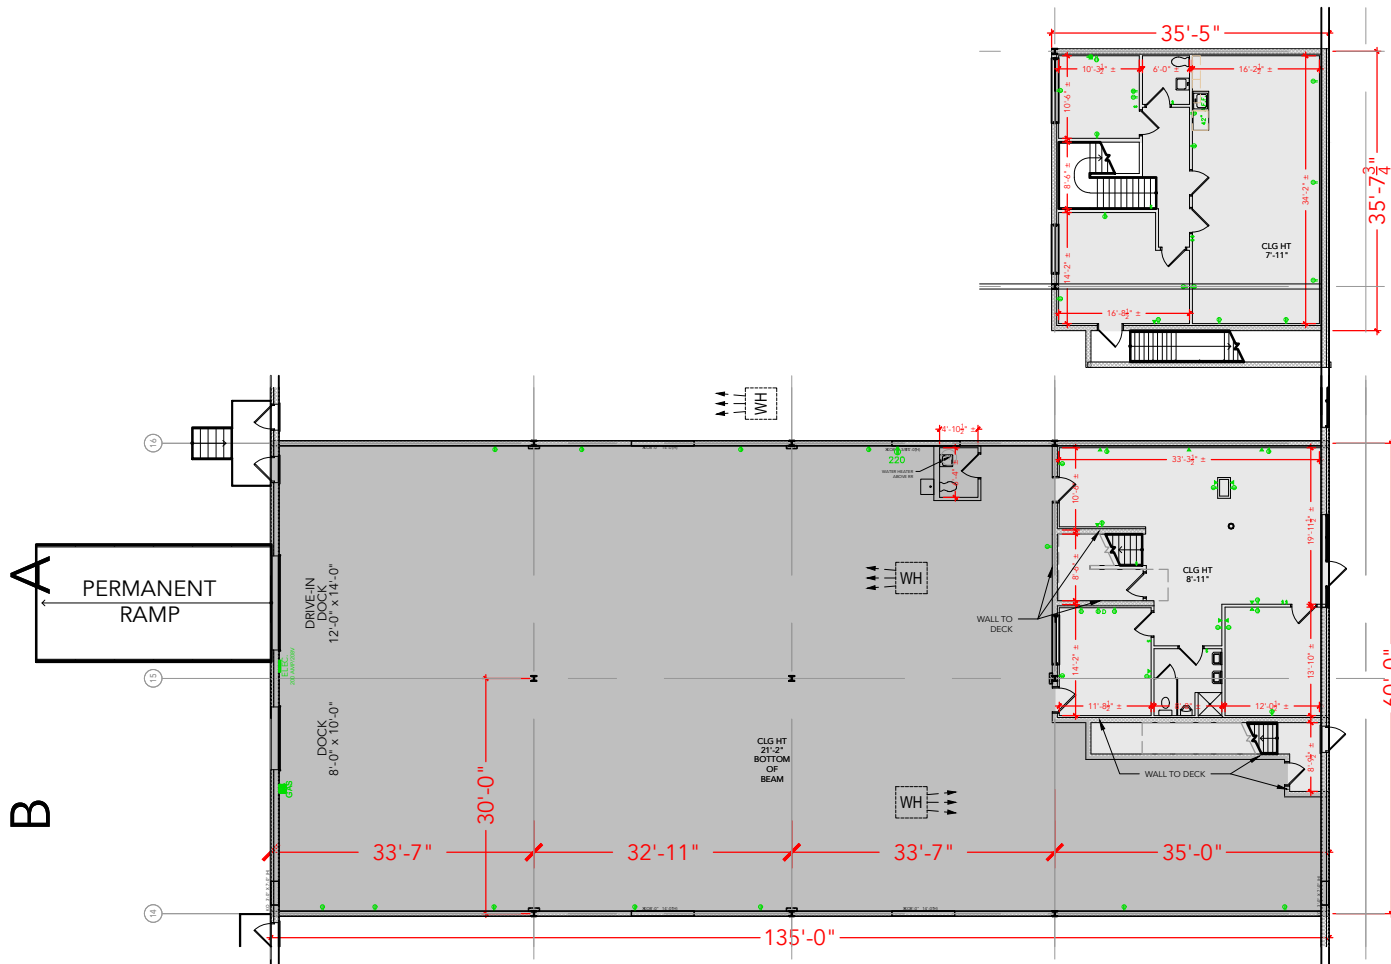

TOTAL SF AVAILABLE - 8,100 SF

OFFICE - 1,373 SF

WAREHOUSE SF - 6,727 SF

*1,156 SQFT MEZZ. NOT INCLUDED IN TOTAL

[Click to access 3D model](#)

Key Plan

Floor Plan