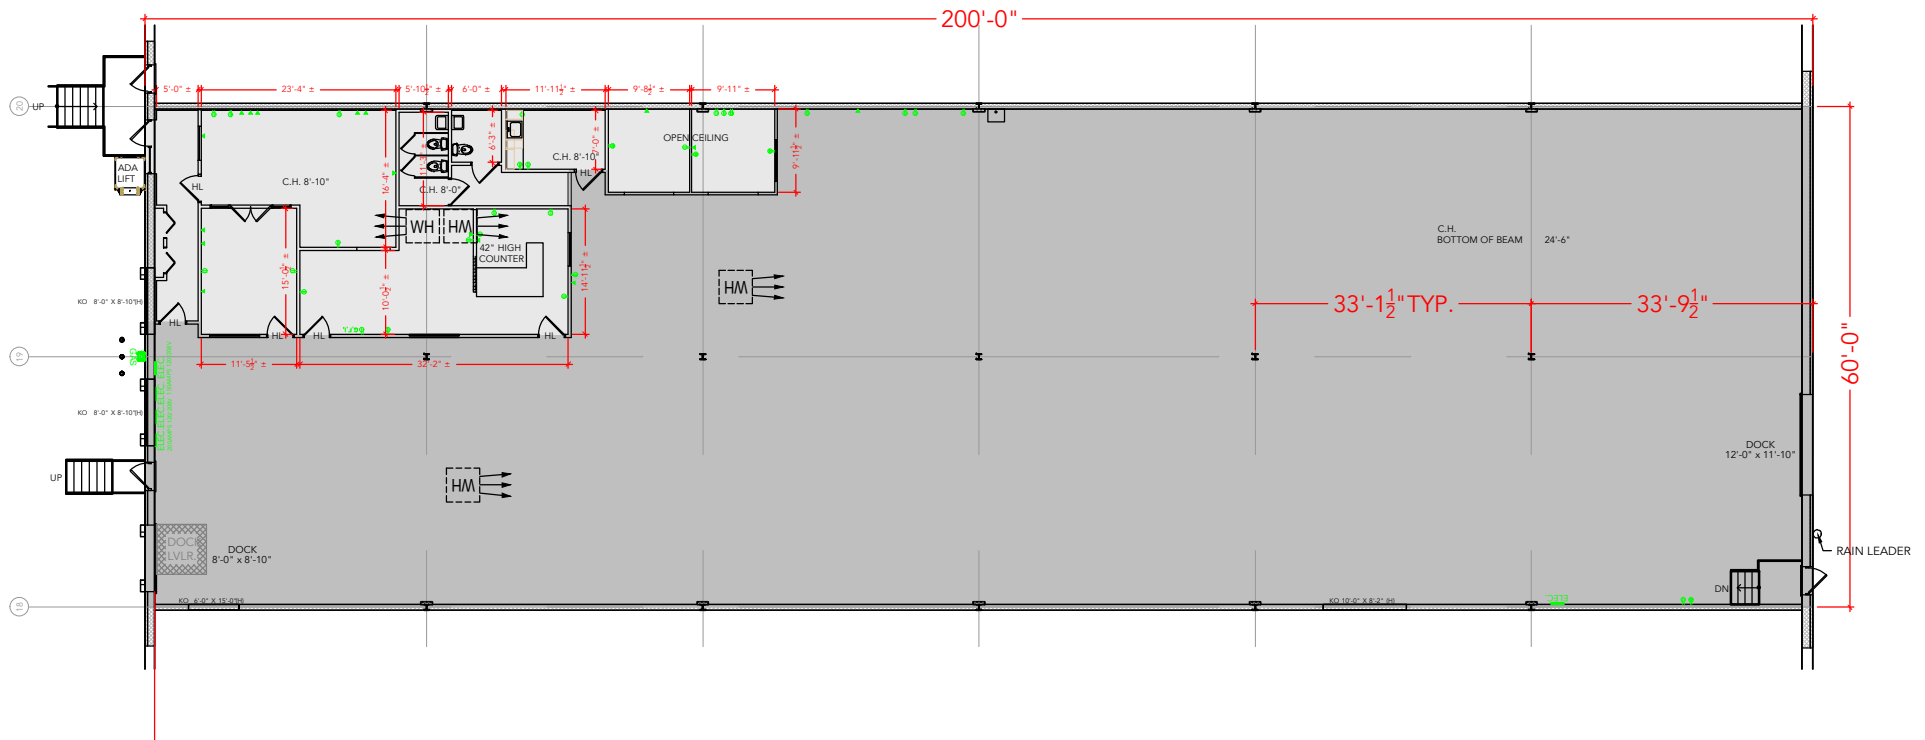

TOTAL SF AVAILABLE -12,000 SF

OFFICE - 1,635 SF

WAREHOUSE - 10,365 SF

[Click to access CADD file](#)

Key Plan

Floor Plan