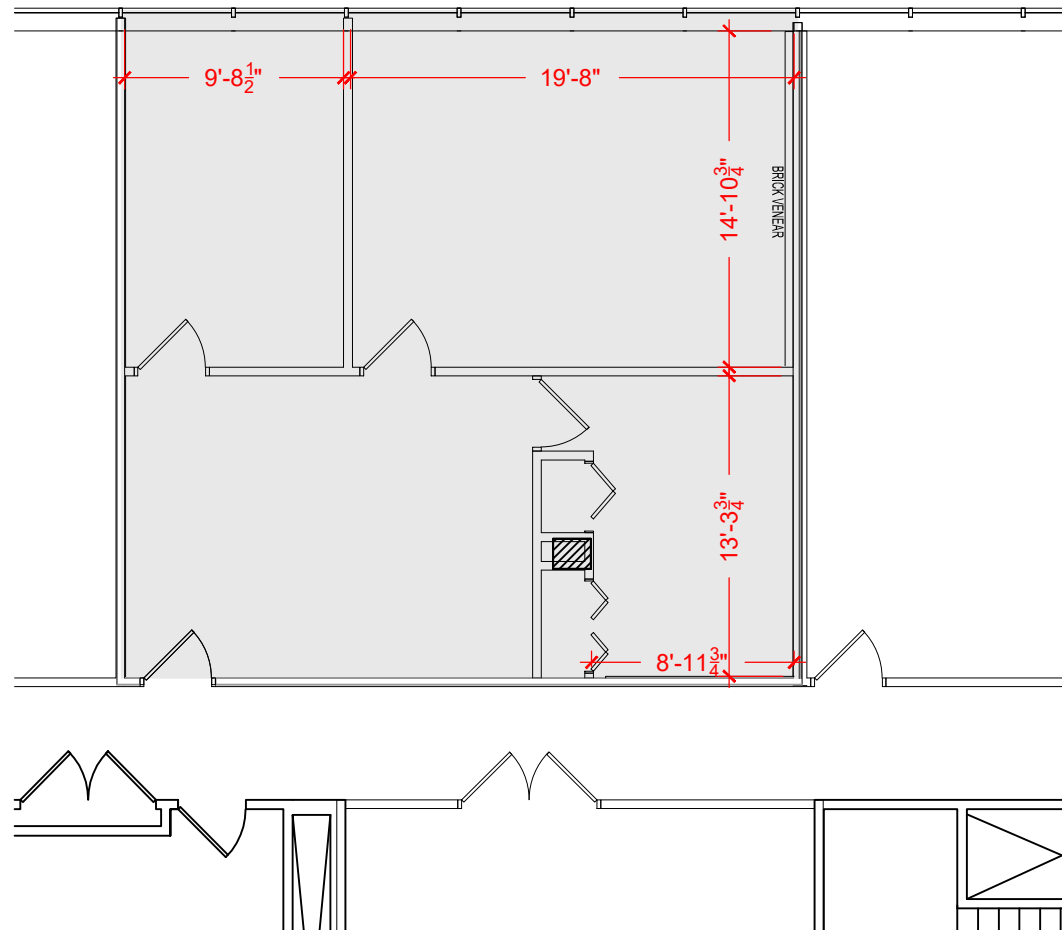

TOTAL SF AVAILABLE - 1,028 RSF(16%)

[Click to access 3D model](#)

Key Plan

Floor Plan