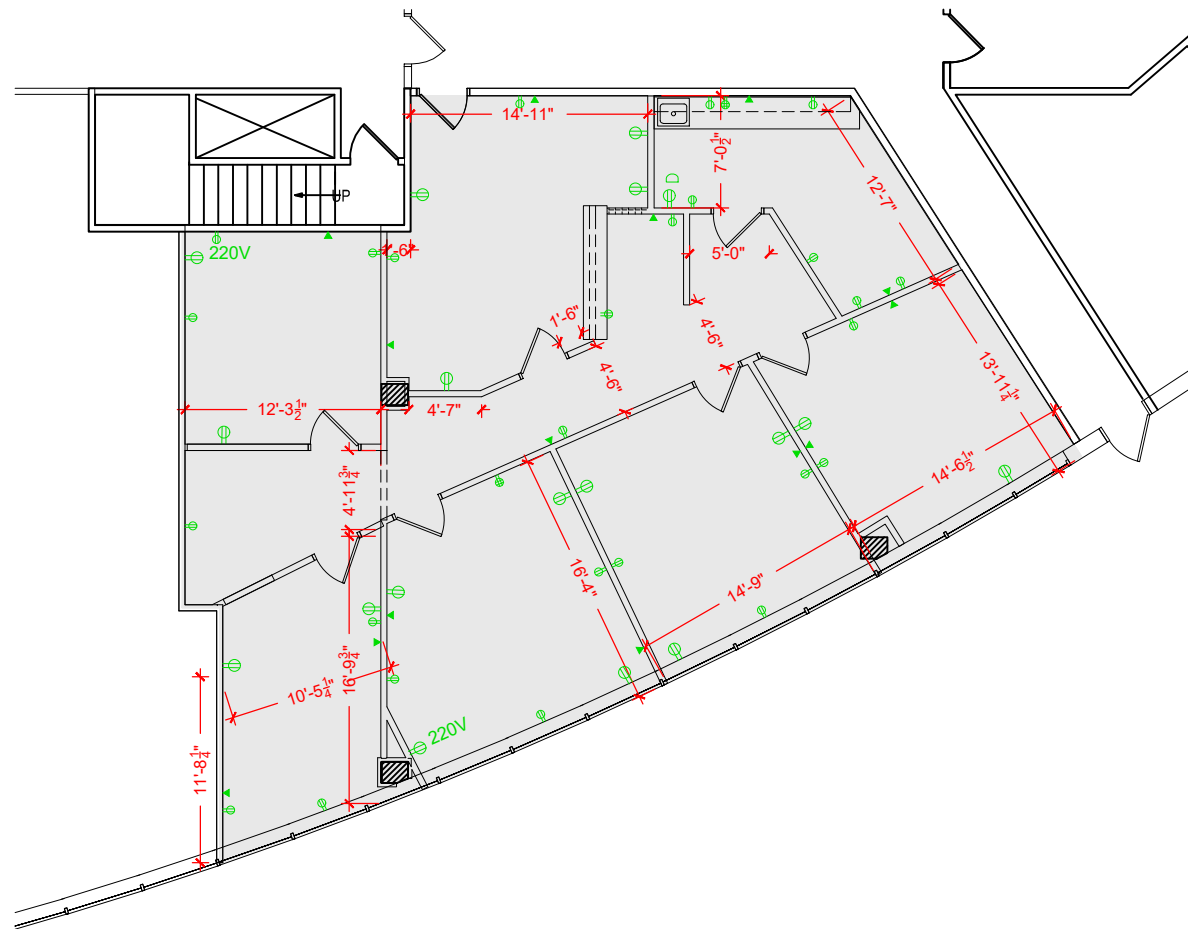

TOTAL SF AVAILABLE - 2,062 RSF (16%)

[Click to access 3D model](#)

Key Plan

Floor Plan