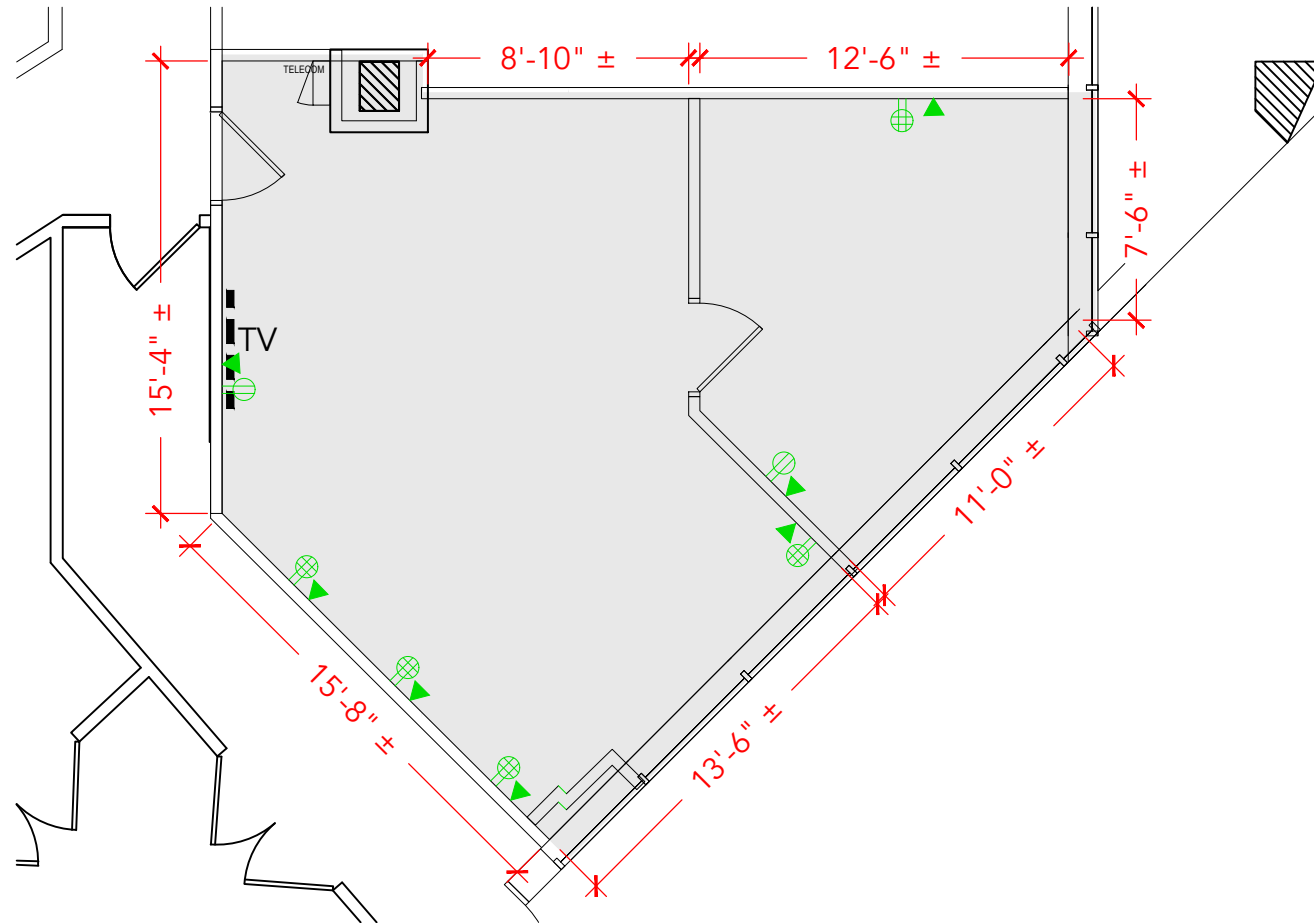

TOTAL SF AVAILABLE - 635 RSF(16%)

[Click to access 3D model](#)

Key Plan

Floor Plan