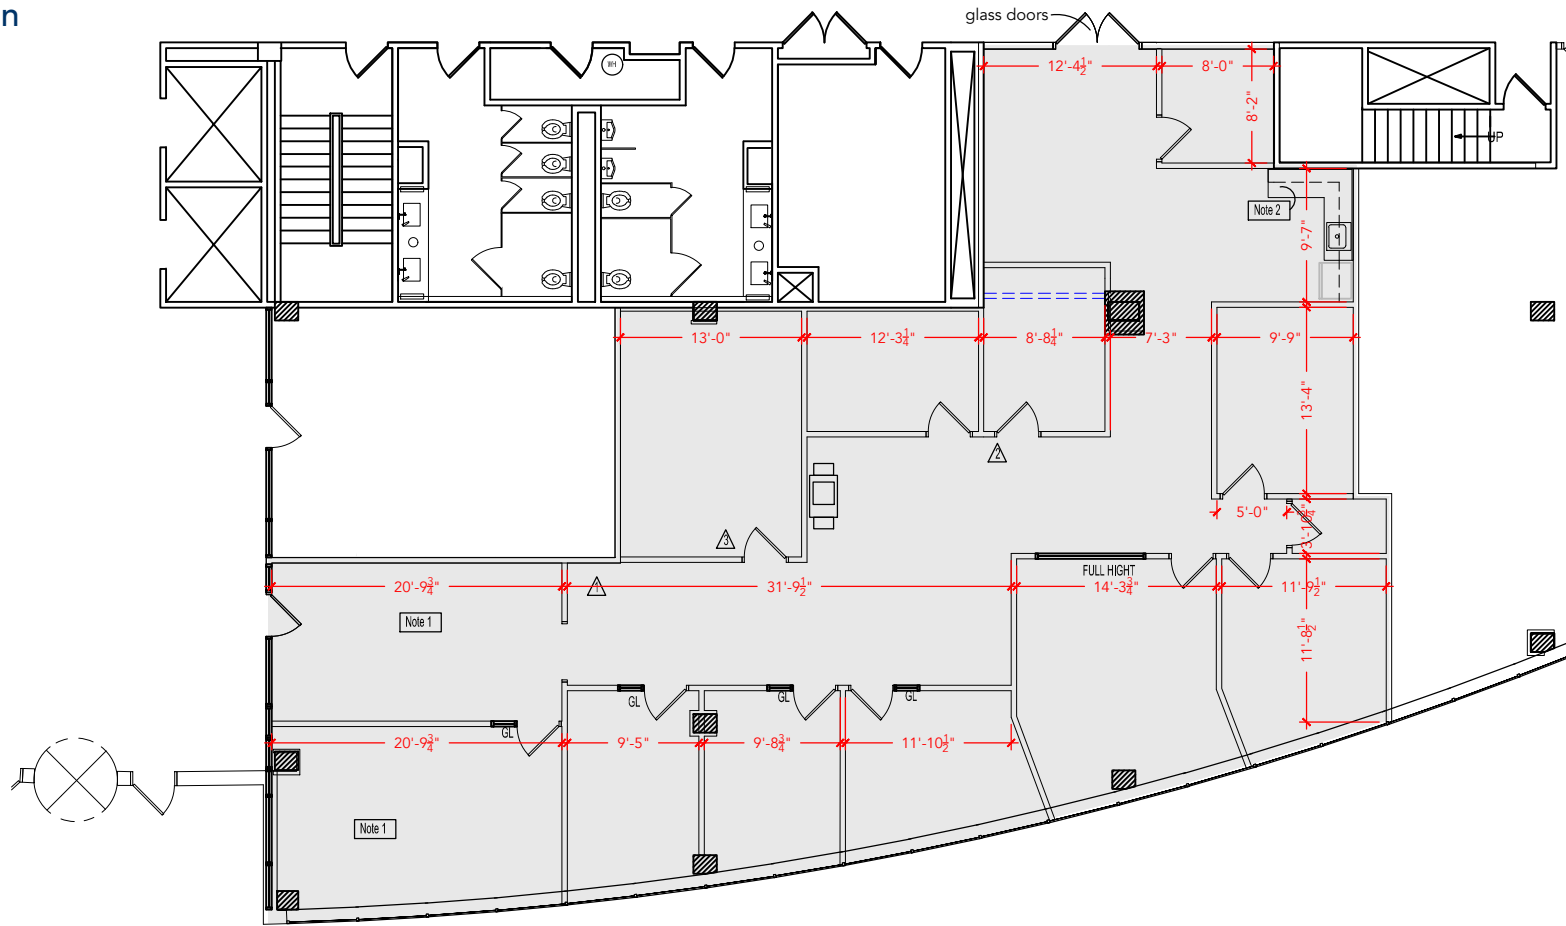

TOTAL SF AVAILABLE - 3,453 RSF(12%)

[Click to access 3D model](#)

Key Plan

Floor Plan