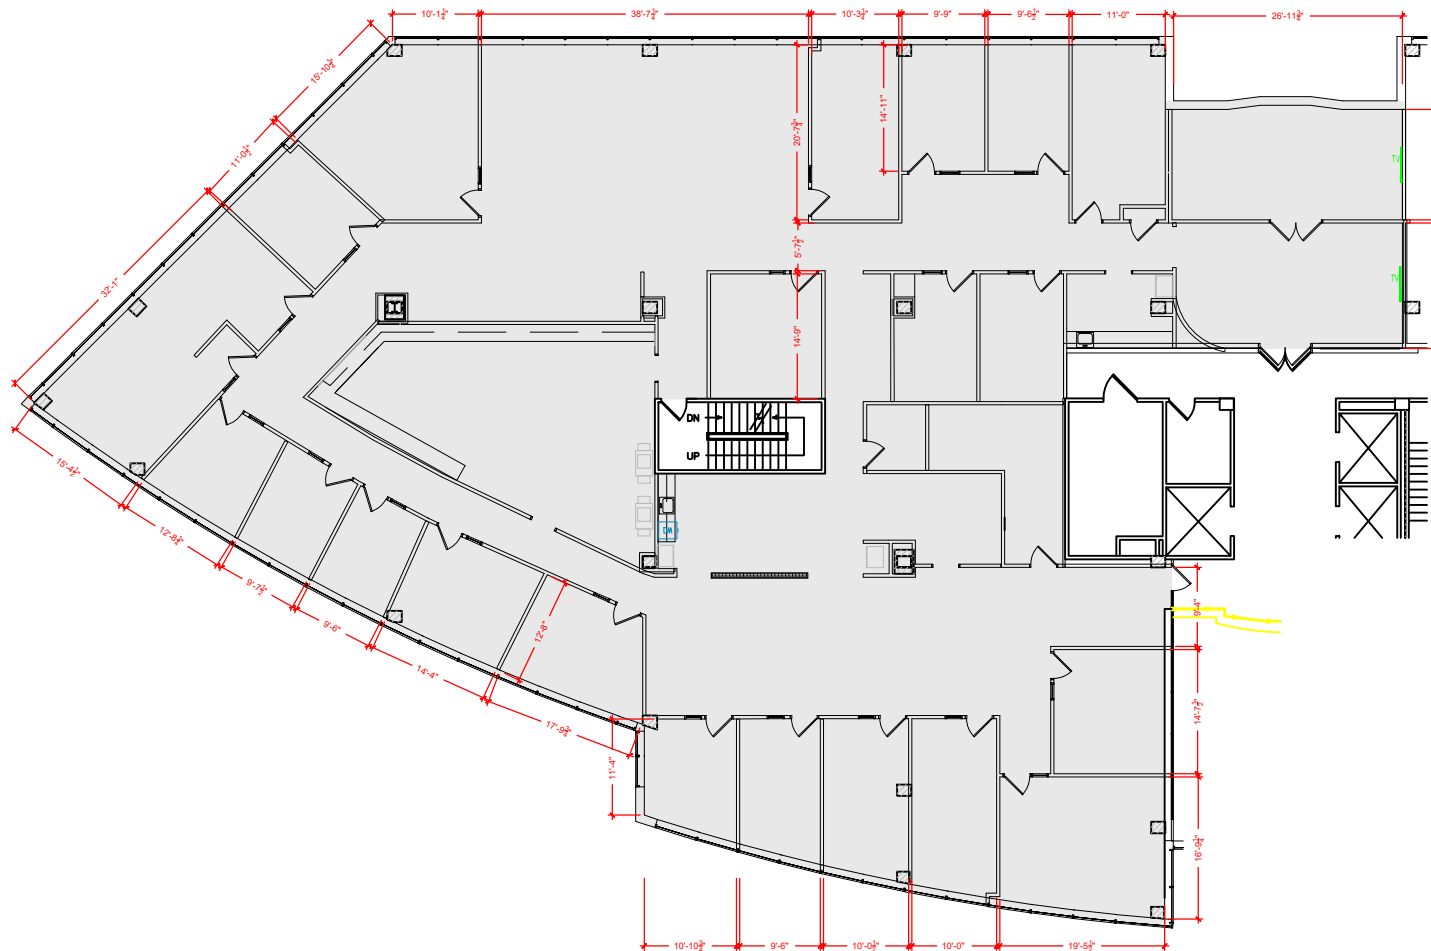

TOTAL SF AVAILABLE - 12,016 RSF (16%)

[Click to access 3D model](#)

Key Plan

Floor Plan