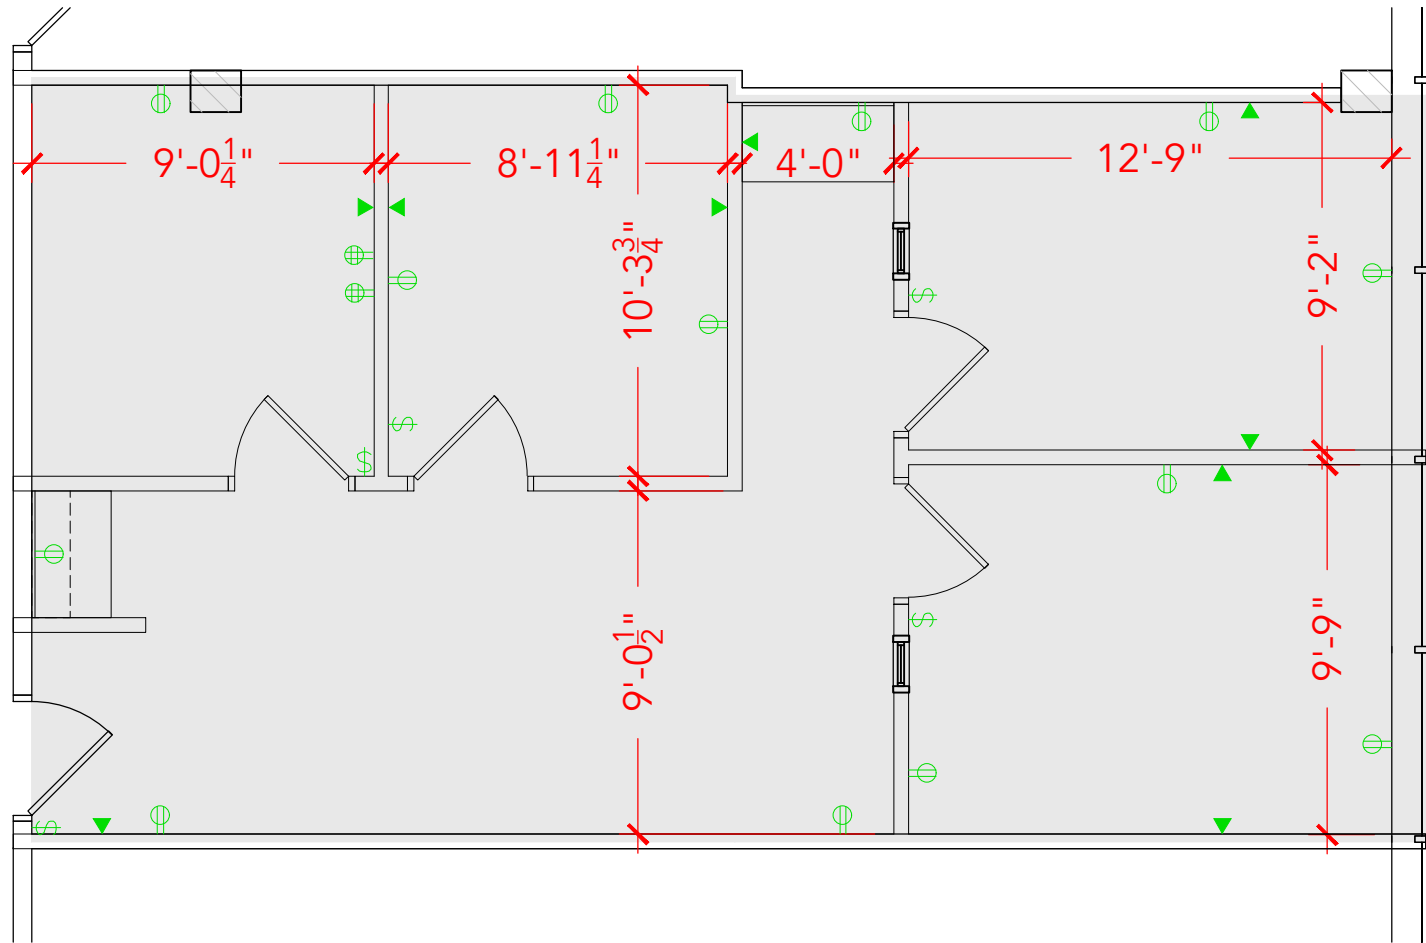

TOTAL SF AVAILABLE - 840 RSF(12%)

[Click to access 3D model](#)

Key Plan

Floor Plan