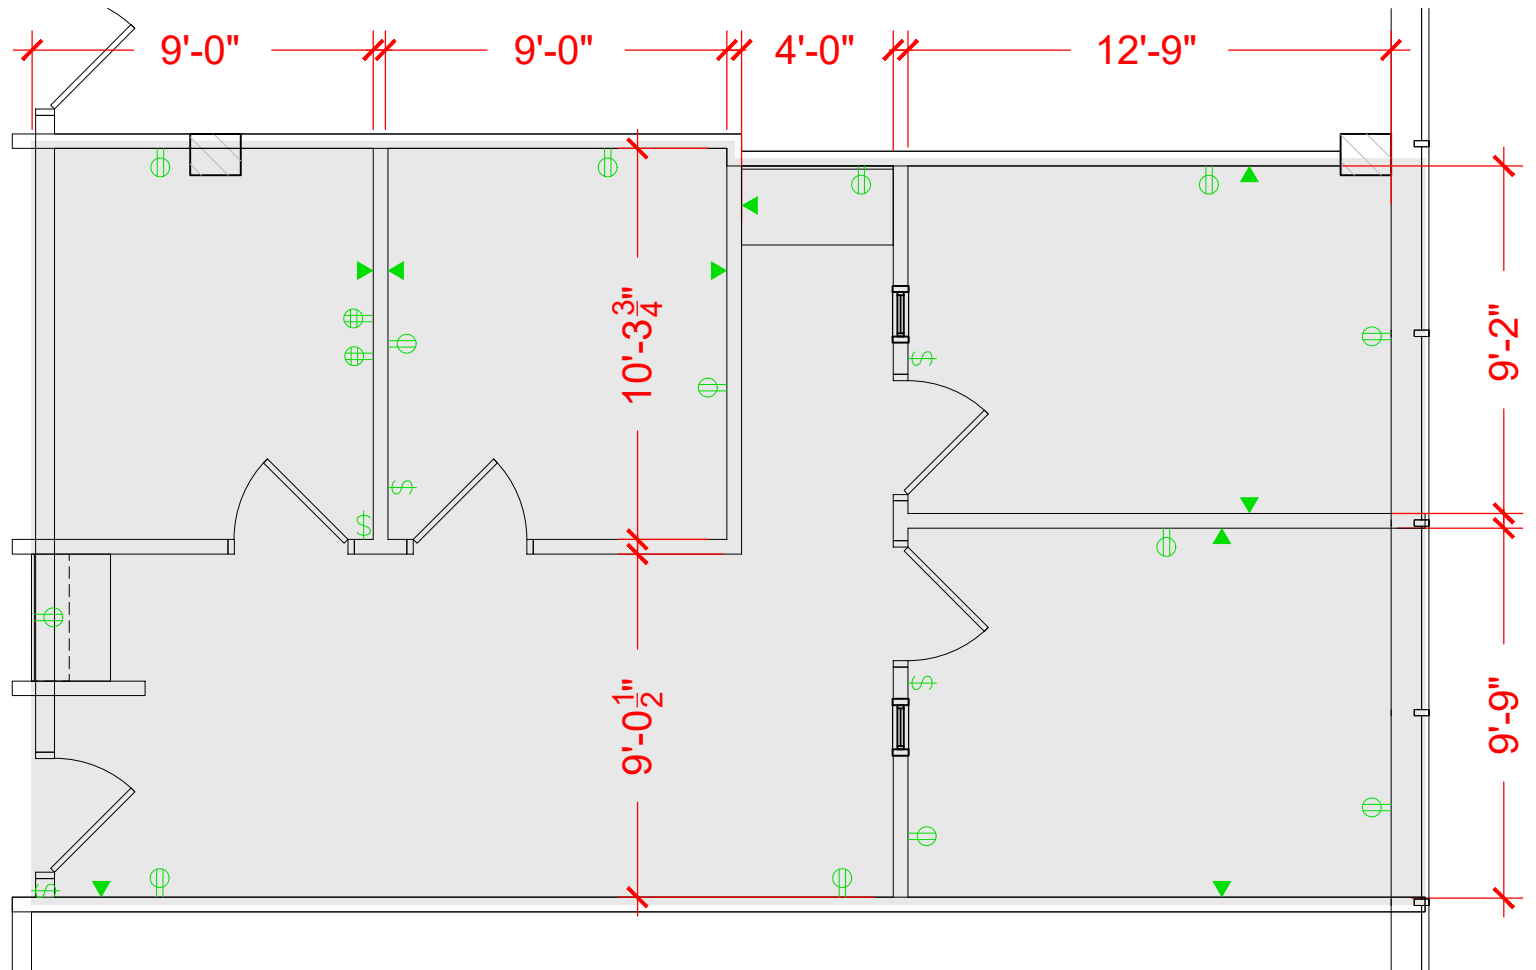

TOTAL SF AVAILABLE - 848 RSF(16%)

[Click to access 3D model](#)

Key Plan

Floor Plan