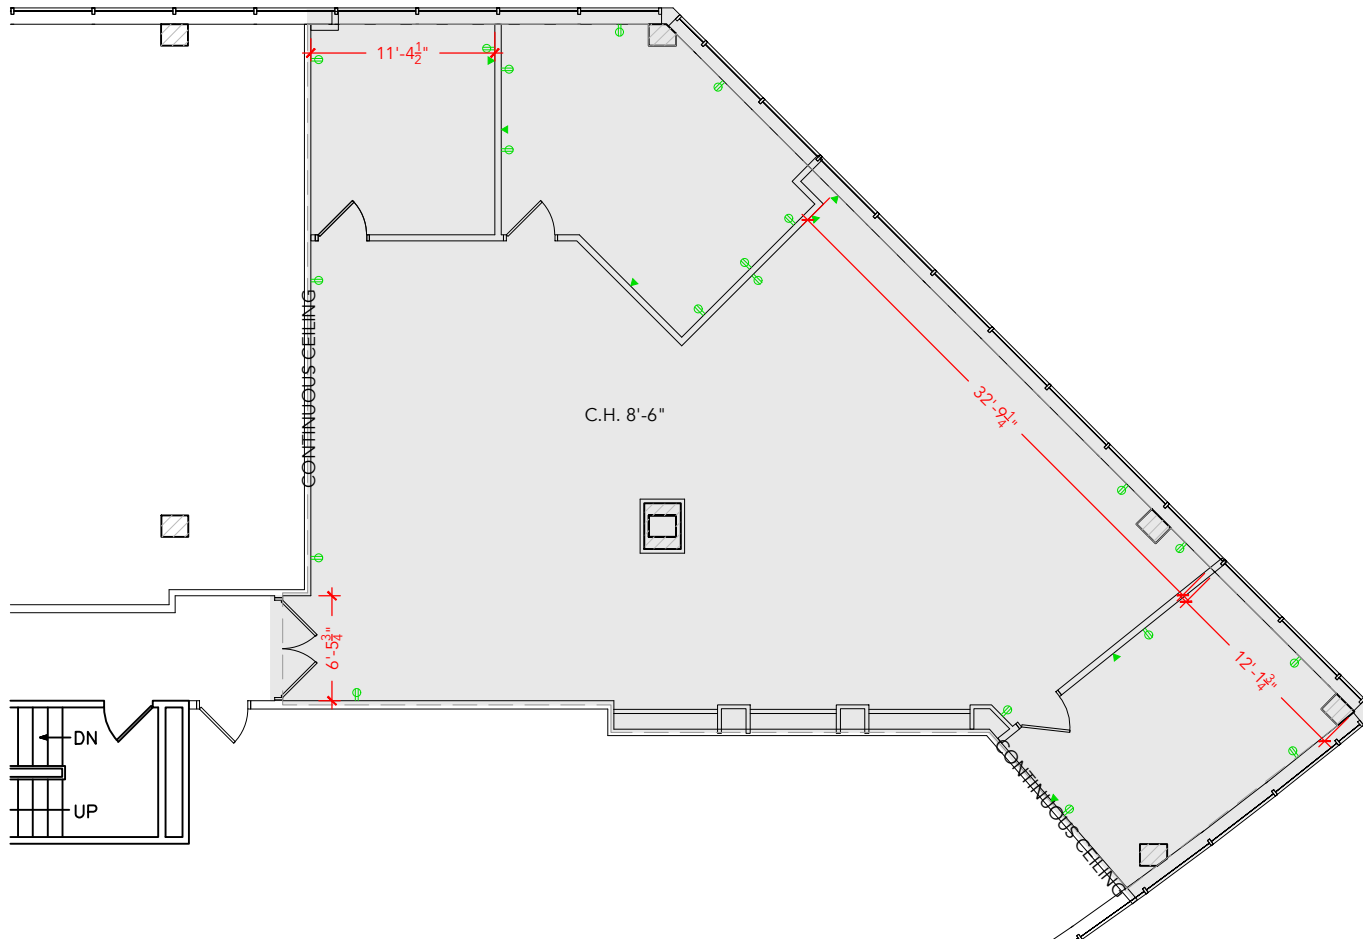

TOTAL SF AVAILABLE -2,439 RSF (16%)

[Click to access 3D model](#)

Key Plan

Floor Plan