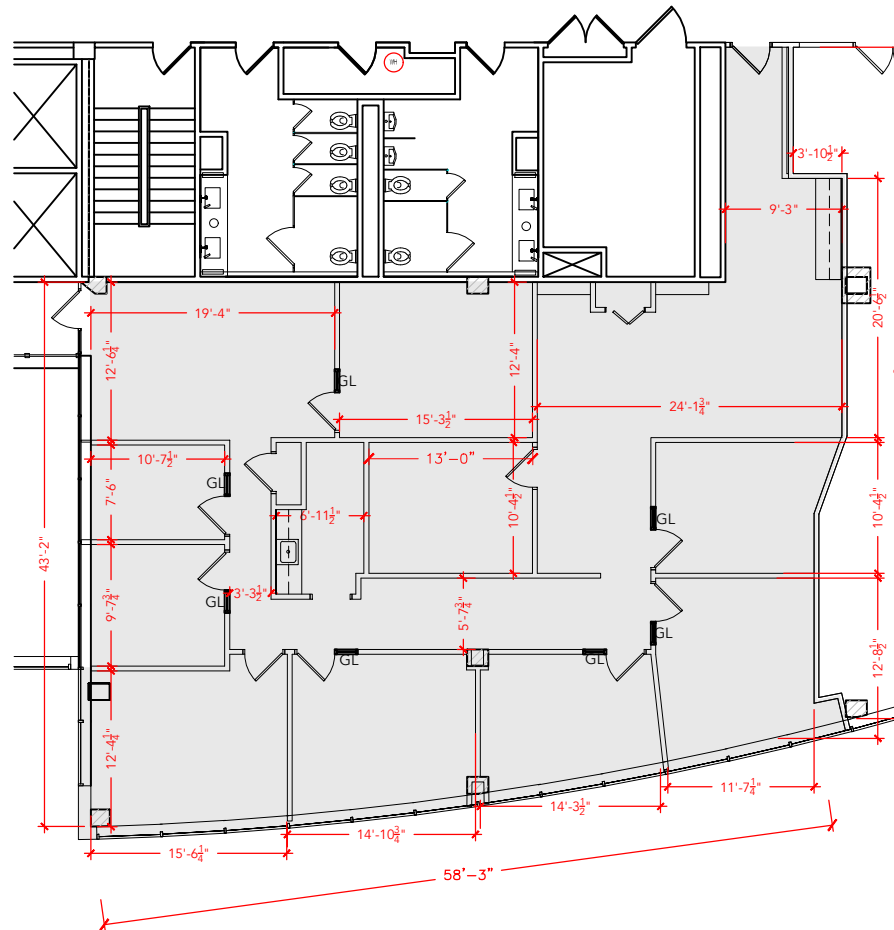

TOTAL SF AVAILABLE - 2,862 RSF (12%)

[Click to access 3D model](#)

Key Plan

Floor Plan