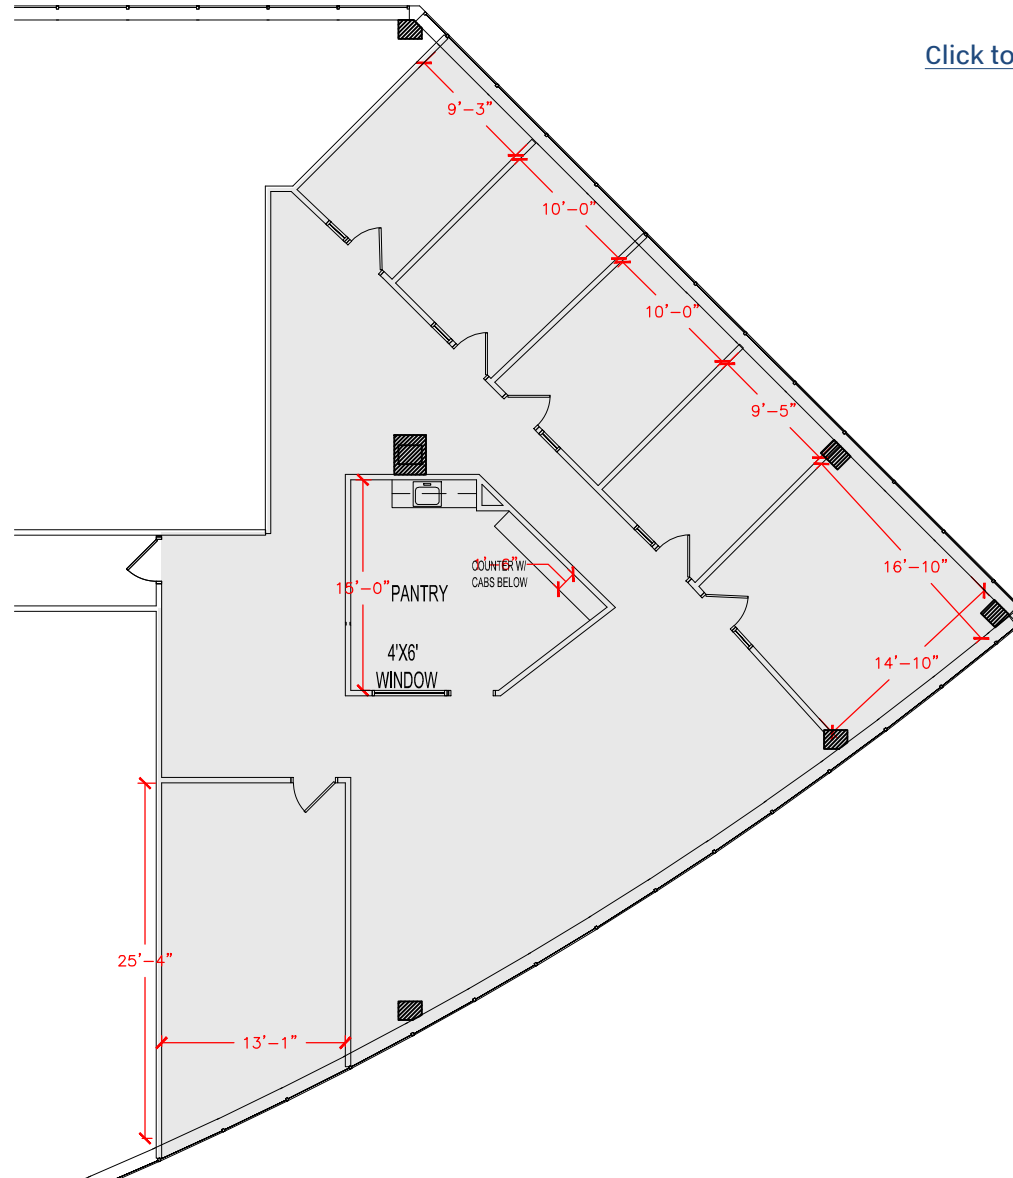

TOTAL SF AVAILABLE -2,979 RSF (12%)

[Click to access 3D model](#)

Key Plan

Floor Plan