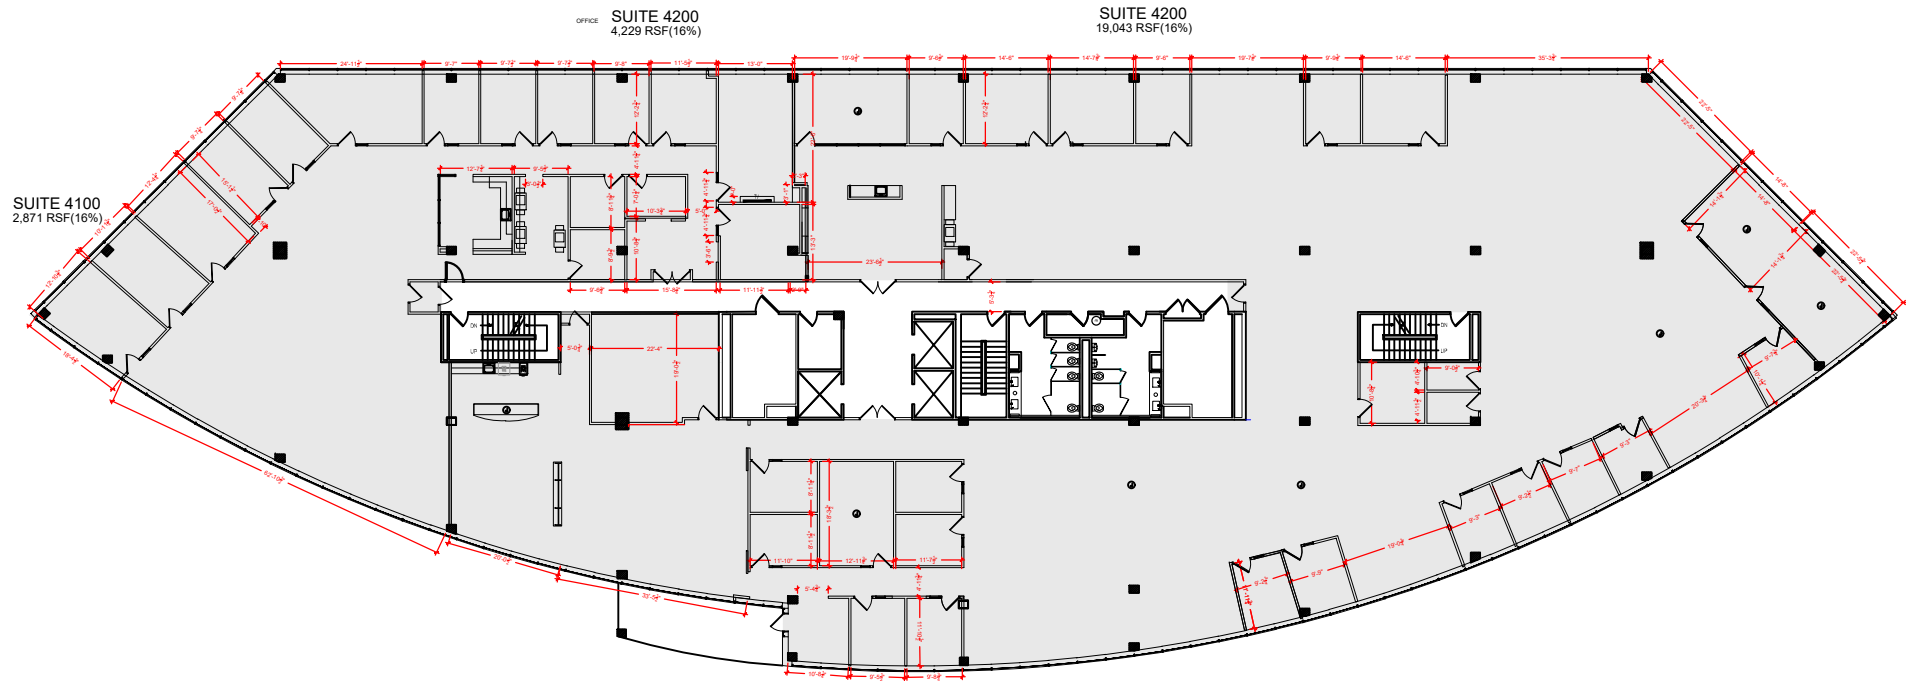

TOTAL SF AVAILABLE - 26,143 RSF (16%)

[Click to access 3D model](#)

Key Plan

Floor Plan