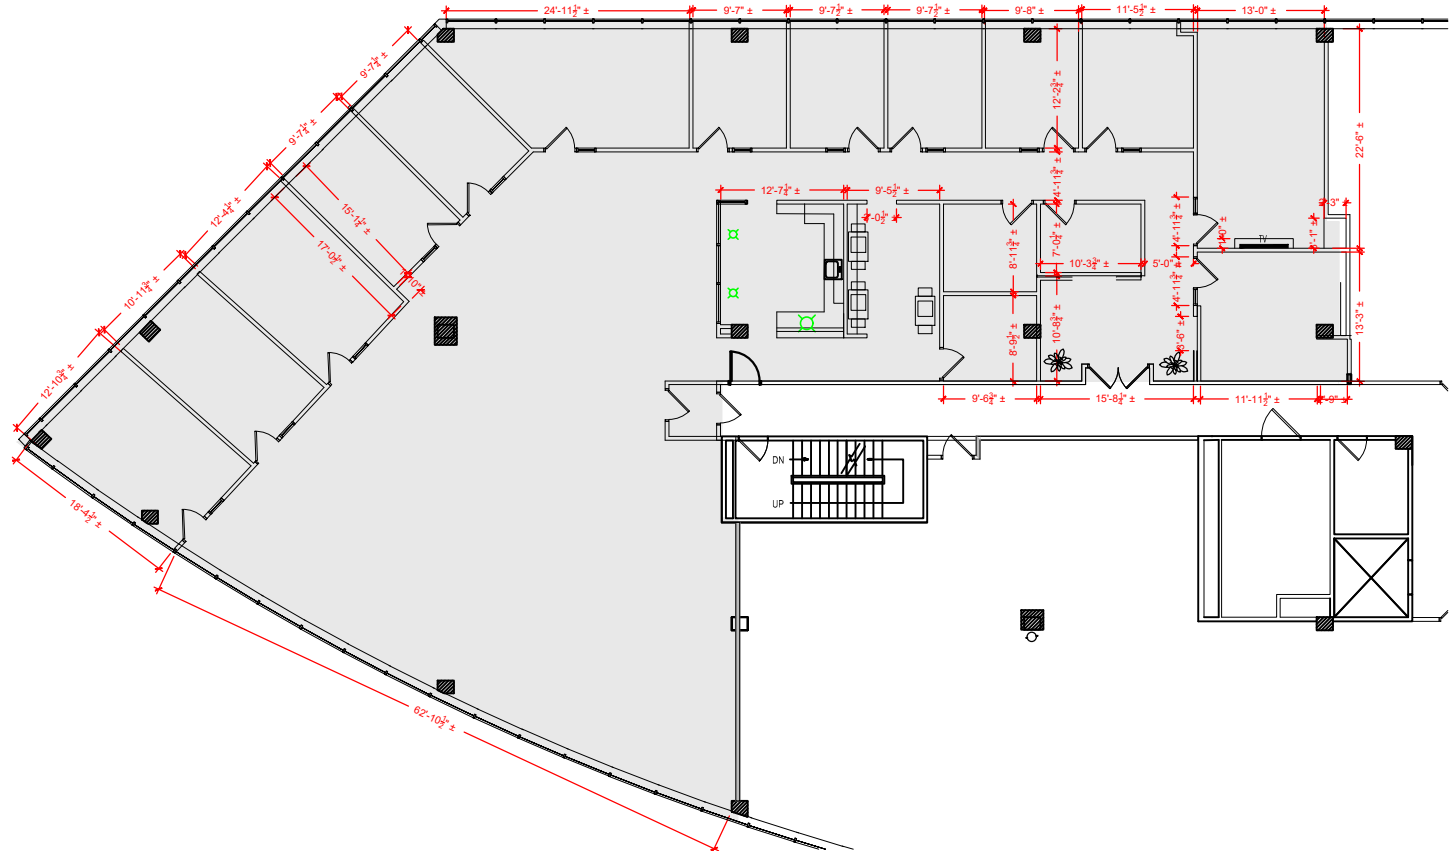

TOTAL SF AVAILABLE - 7,100 RSF(16%)

[Click to access 3D model](#)

Key Plan

Floor Plan