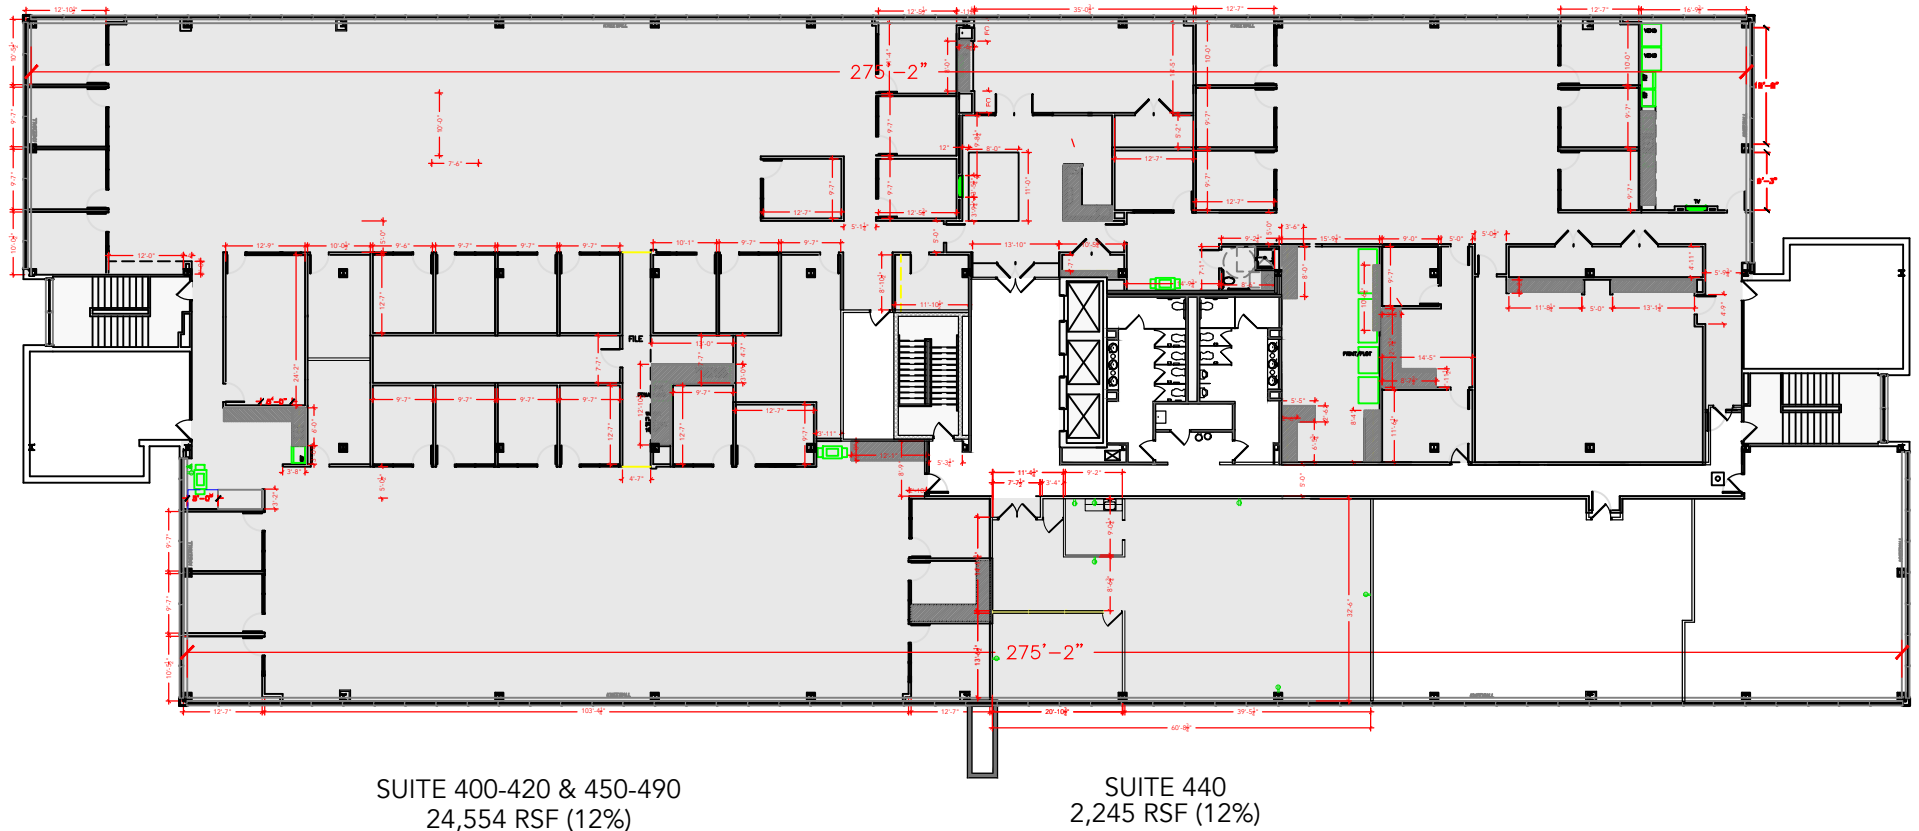

TOTAL SF AVAILABLE - 26,799 RSF(12%)

[Click to access 3D model](#)

Key Plan

Floor Plan