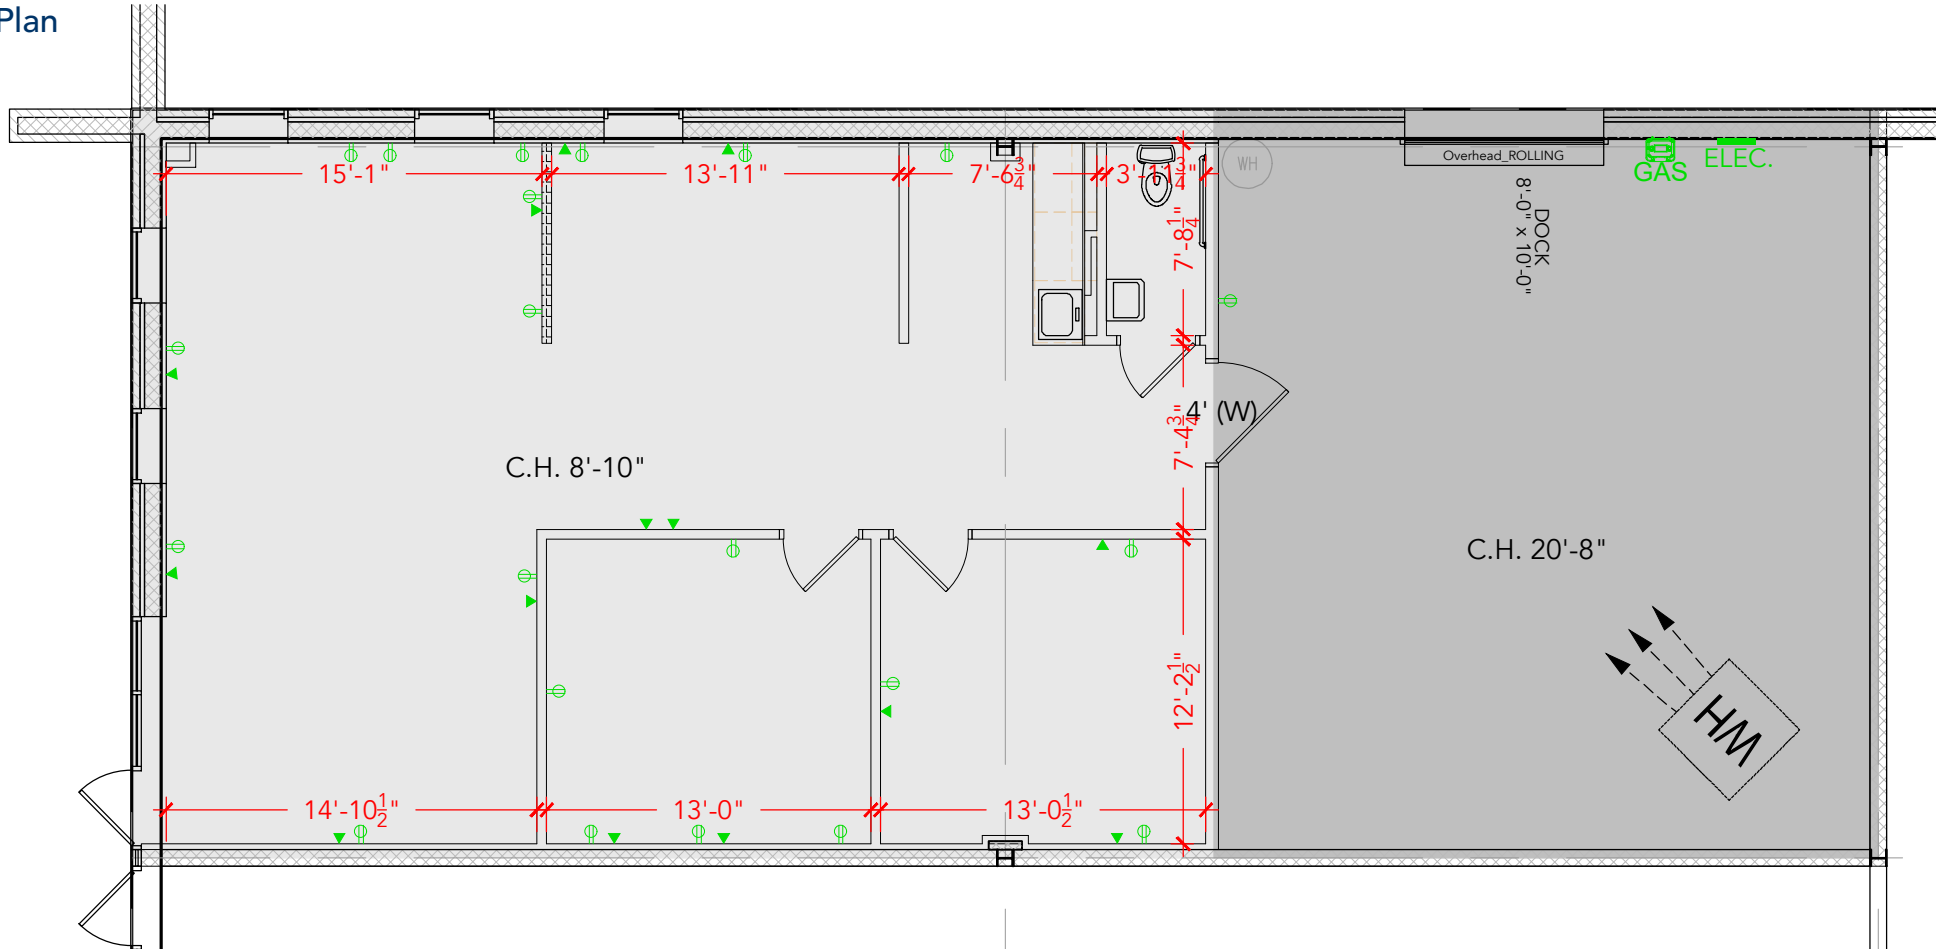

TOTAL SF AVAILABLE - 2,100 SF

OFFICE - 1,300 SF
WAREHOUSE SF - 800 SF

[Click to access 3D model](#)

Key Plan

Floor Plan