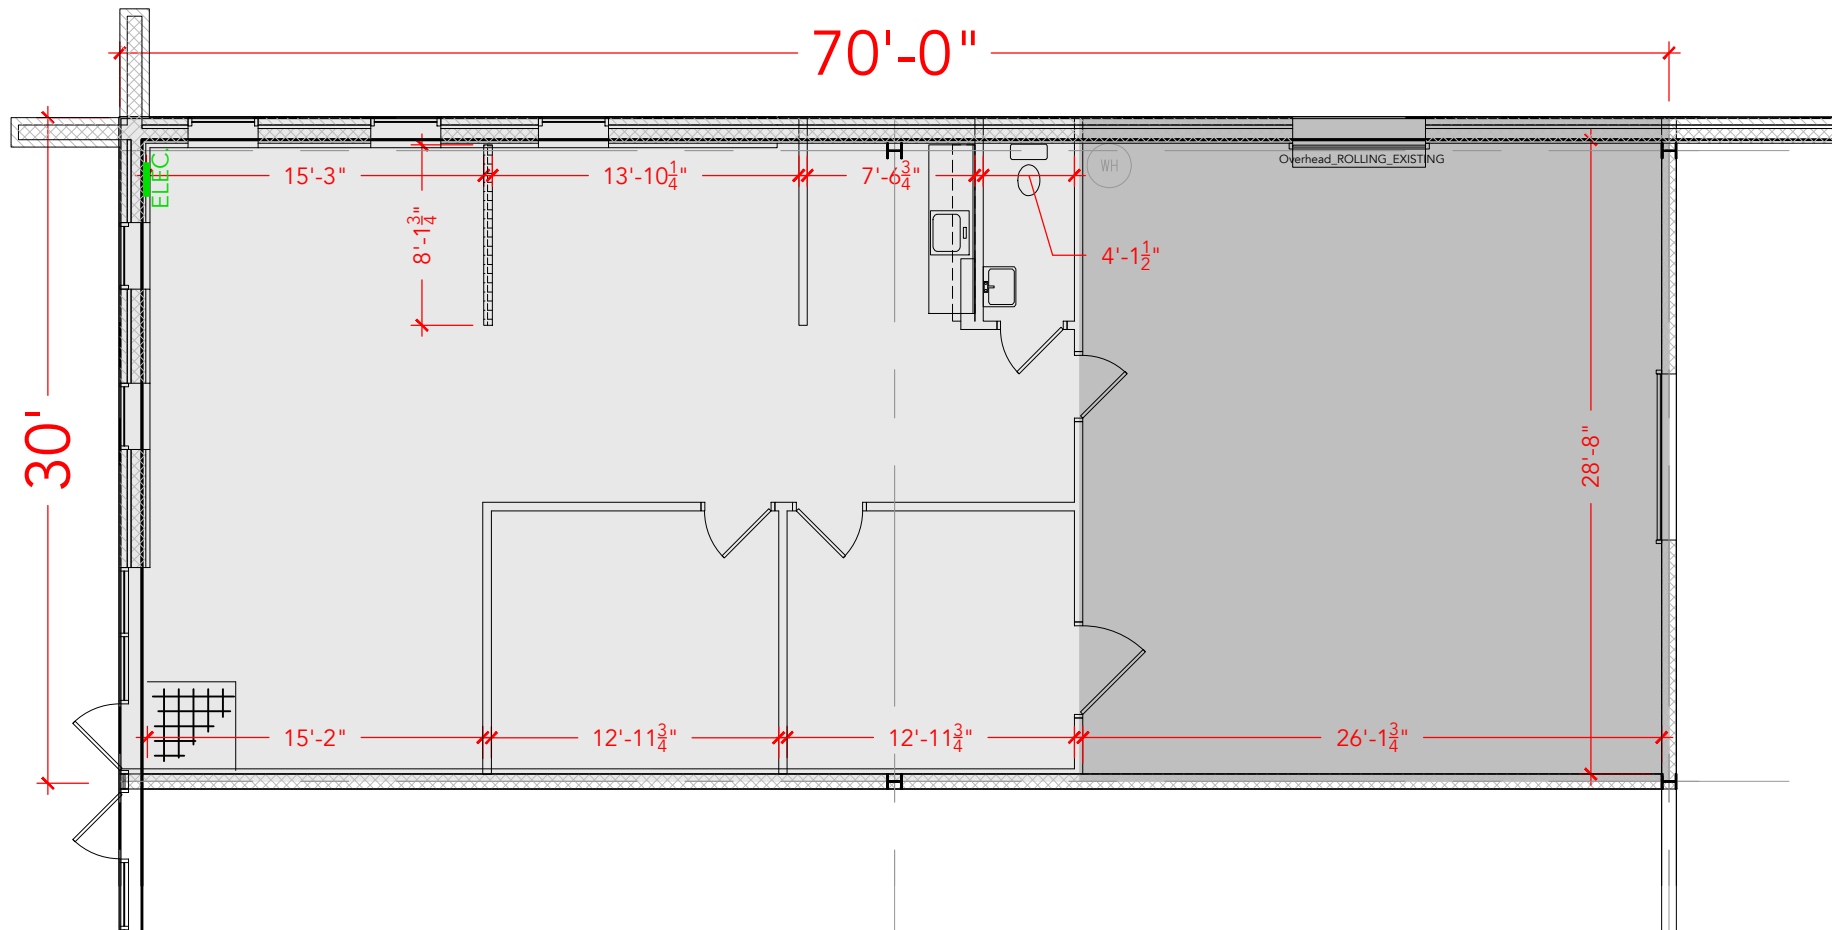

TOTAL SF AVAILABLE - 2,100 SF

OFFICE - 1,300 SF
WAREHOUSE SF - 800 SF

[Click to access 3D model](#)

Key Plan

Floor Plan