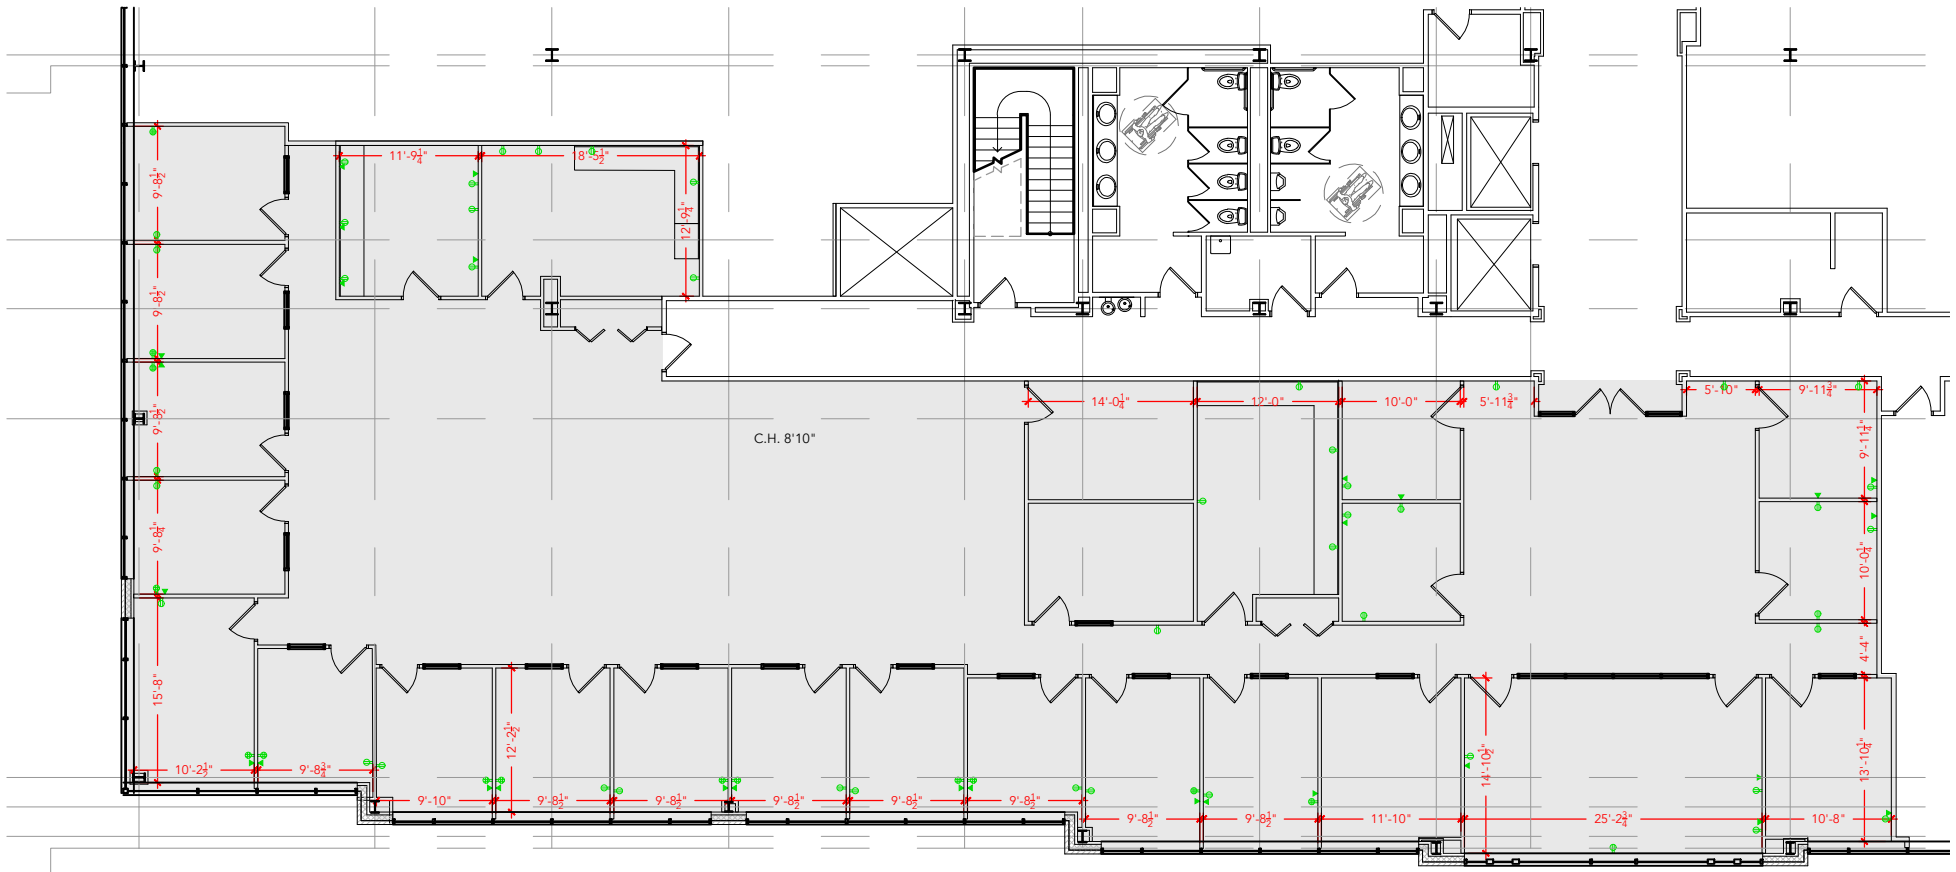

TOTAL SF AVAILABLE - 7,533 RSF(12.5%)

[Click to access 3D model](#)

Key Plan

Floor Plan