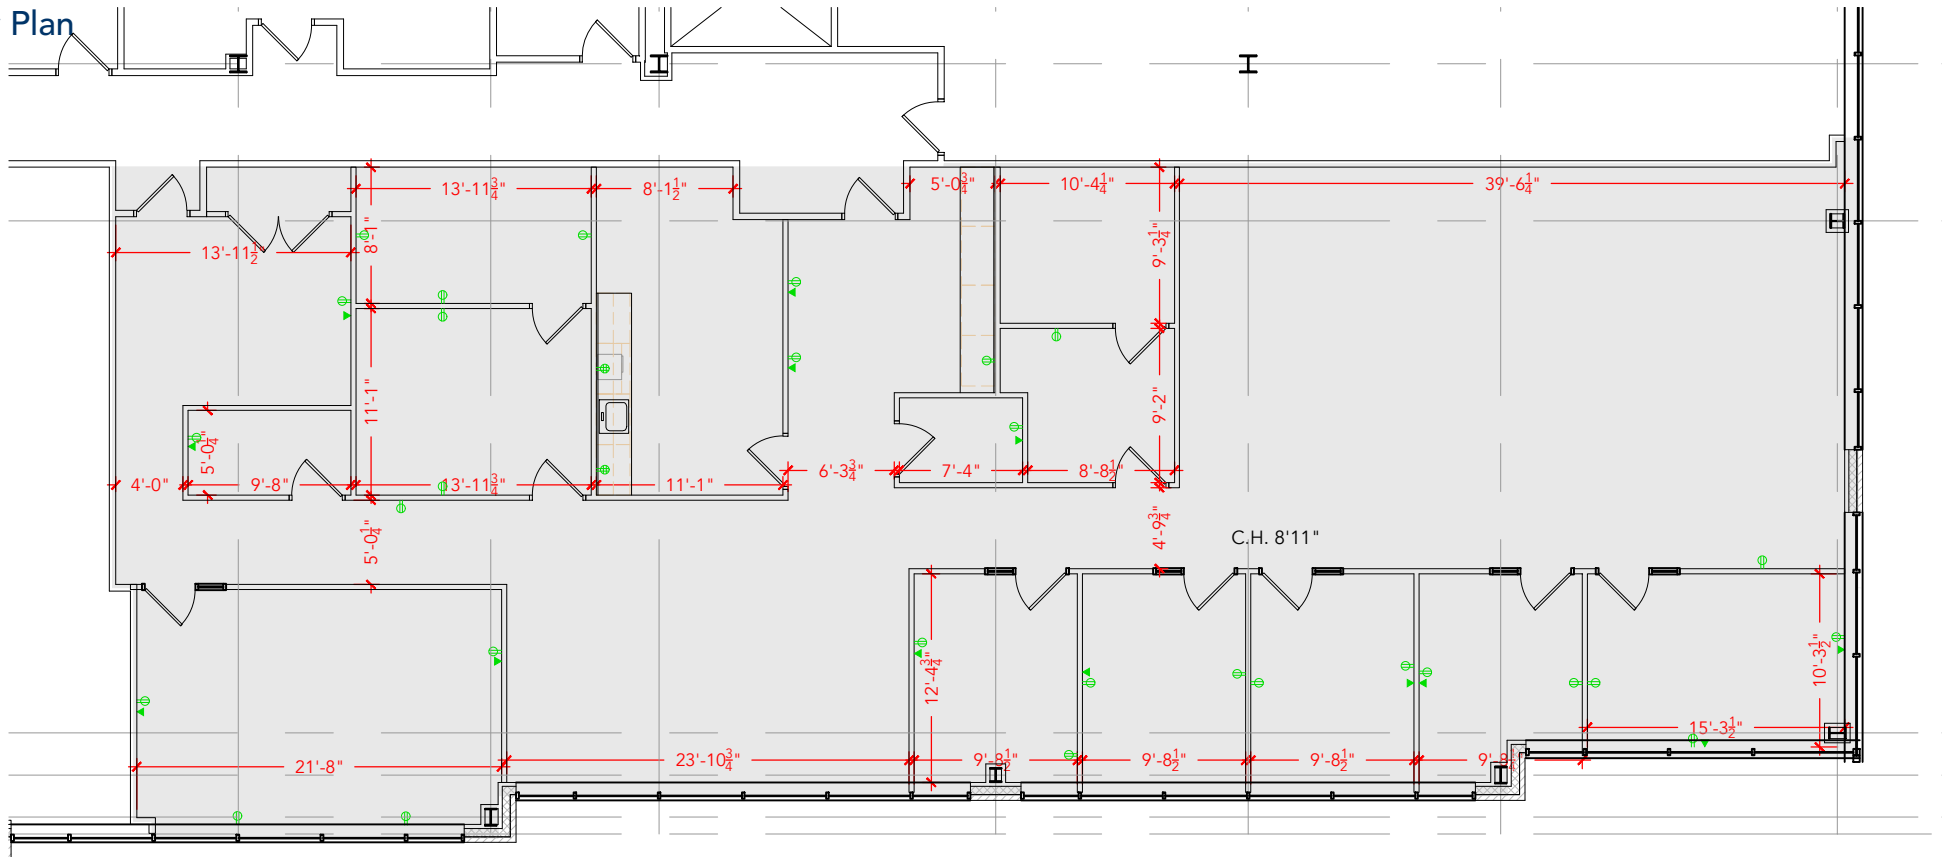

TOTAL SF AVAILABLE - 4,497 RSF(16%)

[Click to access 3D model](#)

Key Plan

Floor Plan