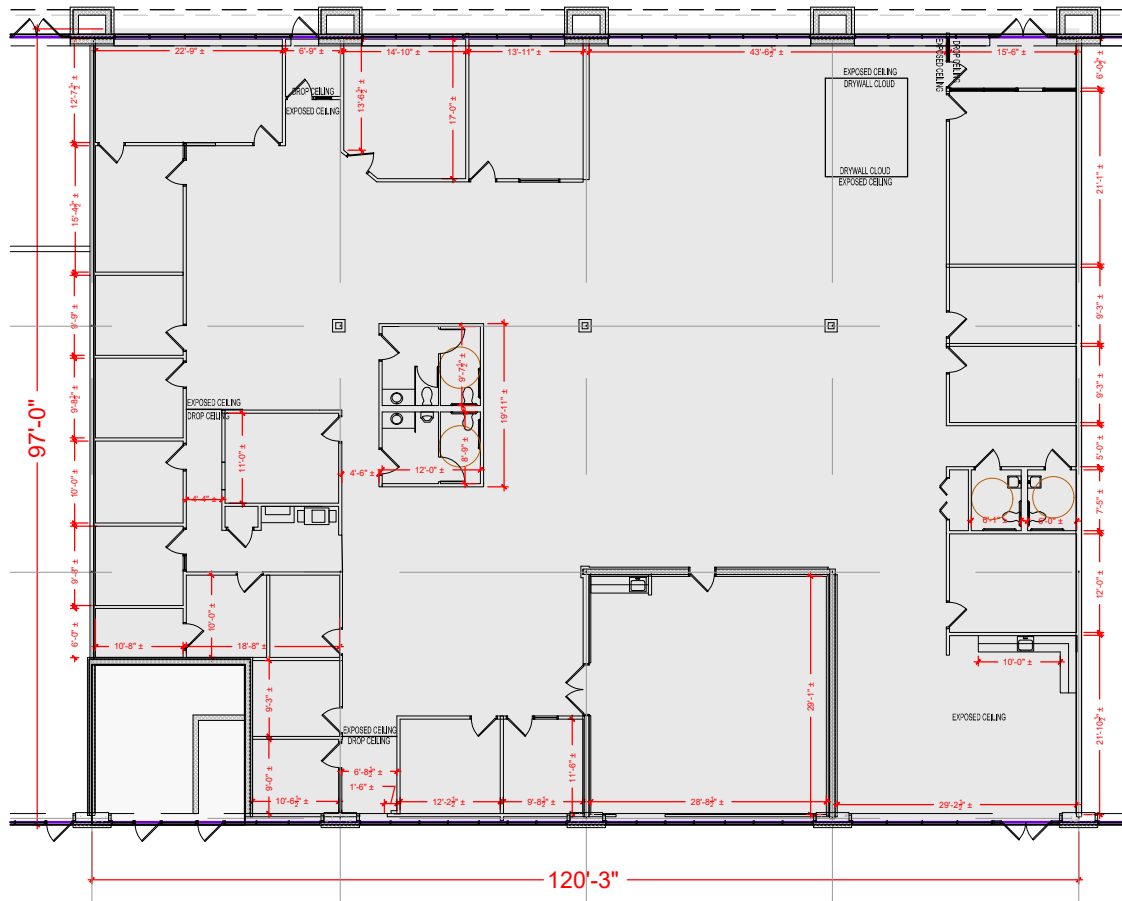

**TOTAL SF AVAILABLE -11,300 SF**

**OFFICE - 11,300 SF**  
**WAREHOUSE - 0,000 SF**

[Click to access 3D model](#)

Key Plan

Floor Plan